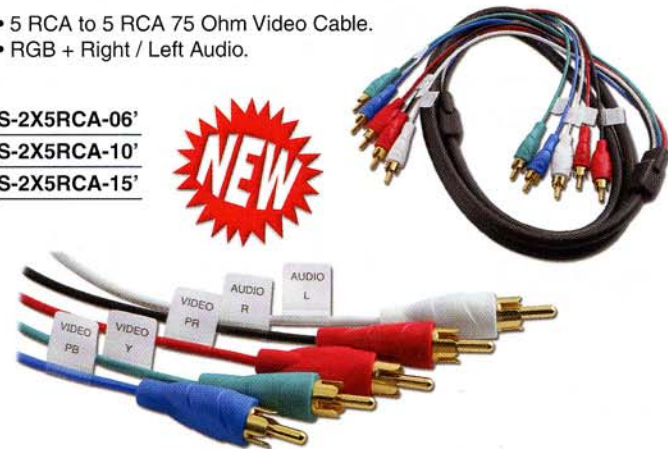

RCA-6196
RCA-6196-WH

COMPOSITE VIDEO ADAPTORS

- AD-SVHSF-RCA** Super VHS Jack to RCA Plug.
- AD-SVHSF-RCAF** Super VHS Jack to RCA Jack.
- AD-SVHS-RCAF** Super VHS Plug to RCA Jack.

STRAIN RELIEF BODY

- Metal Grey or (PW) Pearl White.

RBC-A165PW
RBC-A175
RBC-A175PW
RBC-A180
RBC-A180PW

RCA CABLES & AUDIO / VIDEO ACCESSORIES

RGB VIDEO CABLES

- 3 RCA to 3 RCA 75 Ohm Video Cable

S-2X3RCA-06'

S-2X3RCA-10'

S-2X3RCA-15'

INLINE FUSE HOLDER

- 30cm, UL (aprx. 12").

FHI-A10 10 AWG

FHI-A12 12 AWG

FHI-A14 14 AWG

FHI-A16 16 AWG

FHI-A18 18 AWG

COMPONENT VIDEO

- 5 RCA to 5 RCA 75 Ohm Video Cable.
- RGB + Right / Left Audio.

S-2X5RCA-06'

S-2X5RCA-10'

S-2X5RCA-15'

MINI INLINE FUSE HOLDER

- 2x10 cm, 16 AWG, UL.

FHI-MA16

AUTOMOTIVE AUDIO POWER CABLE

- High Voltage/High Current Power and Ground Cable is Manufactured from 100% Oxygen-Free High Conductivity Copper (OFHC) Encased in a Tough Chemical and Oil Resistant PVC Jacket.
- Highest Strand Counts in the Industry Ensure Ultimate Current Transfer and Flexibility