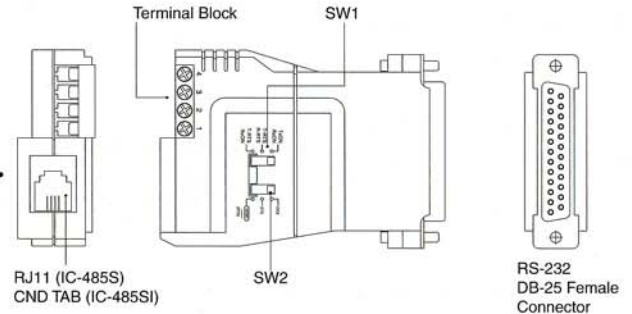

SAT-PWR-12" Serial ATA Power Adaptor Cable, 12"

SAT-PWRISG-12" SATA Power + Signal Combo Adaptor Cable, 12"

PROTOCOL CONVERTERS

- Bi-directional Interface converters for RS232C and RS422/485
- Provides Multi-drop, Simplex, and point-to-point operations.

ADL-232CVR422 Adaptor signal between RS232C and RS422

ADL-232CVR485 Adaptor signal between RS232C and RS485

- Power by interface
- Maintains high impedance when power is off
- Asynchronous, half or full duplex mode
- Thermal shut down protection

ADL-232CVR485

ADL-232CVR422

ADL-232CVR485-TB Adaptor signal between RS232C and RS422/485

- Powered by: DC-9V, 200 mA power adaptor (included) or RS232 connector # 9 Pin
- Data Rate: up to 1 Mb/s under 4000 ft (1.2 Km)
- DB-25 Female on RS232 side
- A terminal block and RJ-11 on RS422/485 side
- RJ-11 connector provides an extra Monitoring function