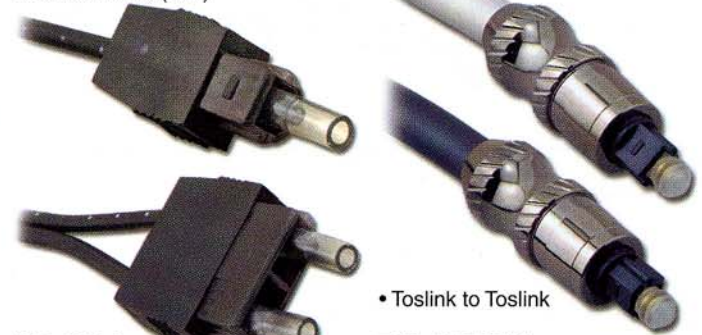

FOP-AUD-1

FOP-AUD2-1

L= Length(Meter): 1, 2, 3, 4, 5.

- Toslink to Toslink

FOP-AUDT2-(L)

O.D. 8.0mm (Black)

FOP-AUDT2-(L)WH

O.D. 8.0mm (Pearl White)