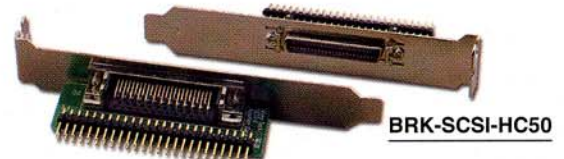

### Bracket with Connector Opening

- BRK-BLNK
- BRK-C50
- BRK-D9
- BRK-D25
- BRK-D25+D15
- BRK-D25+D9
- BRK-H50
- BRK-H68
- BRK-1394-6

See Pg 108 for Cable Info

### SCSI Adaptor with Bracket Attached

- BRK-USB-AA2      USB A to A 2 Ports
- BRK-SCSI-C50      C50F to Internal 50
- BRK-SCSI-D25      DB25F to Internal 50
- BRK-SCSI-HC50      HC50F to SCSI Int/Ext Trans.
- BRK-SCSI-HD50      HD50F to SCSI Int/Ext Trans.
- BRK-SCSI-HD68      HD68F to Internal 50
- BRK-SCSI-HD68-UW      HD68F to HD68F Ultra Wide