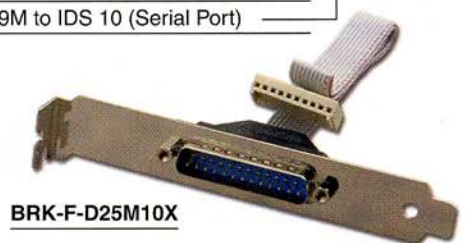

- BRK-PS2-1X4   PS2 Port 1x4 Connection
- BRK-PS2-2X4   PS2 Port 2x4 Connection