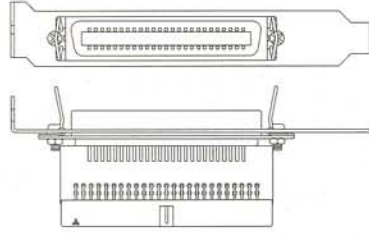

### Bracket with Connector Opening

- BRK-BLNK
- BRK-C50
- BRK-D9
- BRK-D25
- BRK-D25+D15
- BRK-D25+D9
- BRK-H50
- BRK-H68
- BRK-1394-6

See Pg 108 for Cable Info

### SCSI Adaptor with Bracket Attached

- BRK-USB-AA2      USB A to A 2 Ports
- BRK-SCSI-C50      C50F to Internal 50
- BRK-SCSI-D25      DB25F to Internal 50
- BRK-SCSI-HC50      HC50F to SCSI Int/Ext Trans.
- BRK-SCSI-HD50      HD50F to SCSI Int/Ext Trans.
- BRK-SCSI-HD68      HD68F to Internal 50
- BRK-SCSI-HD68-UW      HD68F to HD68F Ultra Wide