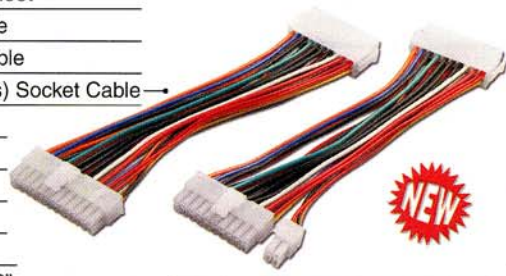

INTERNAL & EXTERNAL CABLES

POWER ADAPTOR CABLES

S-Z-CABLE	PC Internal Power Splitter Cable
S-Y-CABLE	Internal Power Splitter Cable
S-Y-COMBO	PC Internal Combo Power Splitter Cord
S-Y-MIX-6"	Mixed Internal Power Splitter Cord
S-Y-PWD-6"	3-1/2 FDD Power Splitter Cord
S-PWD-6"	3 1/2" FDD Power Adaptor Cable
S-CORD-10"	Internal Power Extension Cable

INT-44PWR	44 Pin 2.5" To 3.5" 40 Pin IDE + Power Cable
INT-44PWR2	ATX Power Supply to BTX MB Main Board
INT-AT-EXT-1'	AT MB Power Extension Cord, 1 foot
INT-ATMB/ATX	AT MB To ATX Power Adaptor Cable
INT-ATXEXT-1'	ATX MB Power Extension Cable, 1 foot
INT-ATXMB/AT	ATX MB To AT Power Adaptor Cable
INT-BTXMB/ATX	BTX MB To ATX Power Adaptor Cable
INT-BTX24/ATXEXT	BTX(20+4 Pin) Plug to ATX(20 Pins) Socket Cable
INT-PSP-1	Internal Power Split Out Cable #1
INT-PSP-2	Internal Power Split Out Cable #2
INT-PSP-3	Internal Power Split Out Cable #3
INT-PSP-4	Internal Power Split Out Cable #4

SAT-PWR-12"	Serial ATA Power Adaptor Cable, 12"
SAT-PWRSIG-12"	SATA Power + Signal Combo Adaptor Cable, 12"

SATA INTERNAL SIGNAL CABLE

- Right Angle.

EXTERNAL SATA SIGNAL CABLES (eSATA)

- Shielded, for external use cable Assembly.

INTERNAL to EXTERNAL SATA Transition Cables

- Serial ATA.

PC BRACKET for eSATA SOCKET

IDE / PATA to SATA ADAPTORS

ADL-R2SA-NHD Fit on back of ATA / IDE Hard Drives.

ADL-R2SA-NMB Fit on IDE Port of Motherboards.