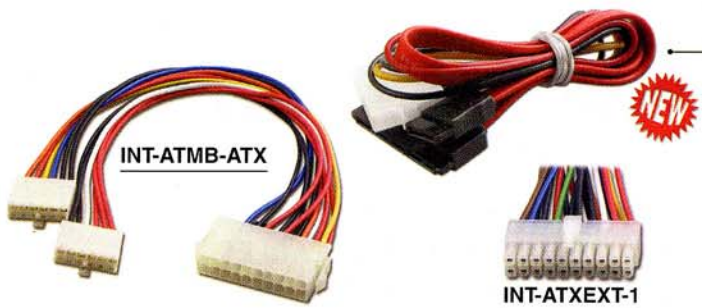

## POWER ADAPTOR CABLES

S-Z-CABLE	PC Internal Power Splitter Cable
S-Y-CABLE	Internal Power Splitter Cable
S-Y-COMBO	PC Internal Combo Power Splitter Cord
S-Y-MIX-6"	Mixed Internal Power Splitter Cord
S-Y-PWD-6"	3-1/2 FDD Power Splitter Cord
S-PWD-6"	3 1/2" FDD Power Adaptor Cable
S-CORD-10"	Internal Power Extension Cable

S-Z-CABLE

INT-44PWR	44 Pin 2.5" To 3.5" 40 Pin IDE + Power Cable
INT-44PWR2	ATX Power Supply to BTX MB Main Board
INT-AT-EXT-1'	AT MB Power Extension Cord, 1 foot
INT-ATMB/ATX	AT MB To ATX Power Adaptor Cable
INT-ATXEXT-1'	ATX MB Power Extension Cable, 1 foot
INT-ATXMB/AT	ATX MB To AT Power Adaptor Cable
INT-BTXMB/ATX	BTX MB To ATX Power Adaptor Cable
INT-BTX24/ATXEXT	BTX(20+4 Pin) Plug to ATX(20 Pins) Socket Cable
INT-PSP-1	Internal Power Split Out Cable #1
INT-PSP-2	Internal Power Split Out Cable #2
INT-PSP-3	Internal Power Split Out Cable #3
INT-PSP-4	Internal Power Split Out Cable #4

SAT-PWR-12"

INT-PSP-2

INT-44PWR2

SAT-PWR-12"	Serial ATA Power Adaptor Cable, 12"
SAT-PWRSIG-12"	SATA Power + Signal Combo Adaptor Cable, 12"

## SATA INTERNAL SIGNAL CABLE

- Right Angle.

SAT-SIG-18"R

INT-ATMB-ATX

INT-ATXEXT-1