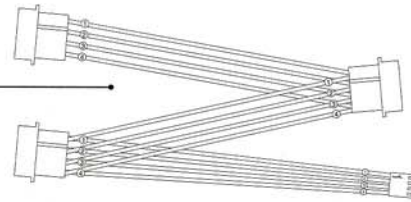

## POWER ADAPTOR CABLES

S-Z-CABLE	PC Internal Power Splitter Cable
S-Y-CABLE	Internal Power Splitter Cable
S-Y-COMBO	PC Internal Combo Power Splitter Cord
S-Y-MIX-6"	Mixed Internal Power Splitter Cord
S-Y-PWD-6"	3-1/2 FDD Power Splitter Cord
S-PWD-6"	3 1/2" FDD Power Adaptor Cable
S-CORD-10"	Internal Power Extension Cable

S-Z-CABLE

INT-44PWR	44 Pin 2.5" To 3.5" 40 Pin IDE + Power Cable
INT-44PWR2	ATX Power Supply to BTX MB Main Board
INT-AT-EXT-1'	AT MB Power Extension Cord, 1 foot
INT-ATMB/ATX	AT MB To ATX Power Adaptor Cable
INT-ATXEXT-1'	ATX MB Power Extension Cable, 1 foot
INT-ATXMB/AT	ATX MB To AT Power Adaptor Cable
INT-BTXMB/ATX	BTX MB To ATX Power Adaptor Cable
INT-BTX24/ATXEXT	BTX(20+4 Pin) Plug to ATX(20 Pins) Socket Cable
INT-PSP-1	Internal Power Split Out Cable #1
INT-PSP-2	Internal Power Split Out Cable #2
INT-PSP-3	Internal Power Split Out Cable #3
INT-PSP-4	Internal Power Split Out Cable #4