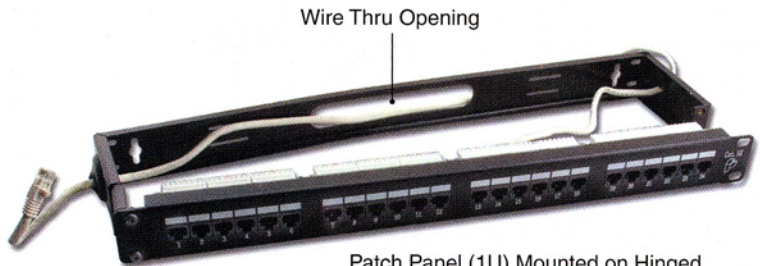

WIRE MANAGEMENT PANEL

- Mounting Punchouts for Both Vertical & Horizontal Positions
- Partitioned Loops for Separation of Wires
- Custom Color Loops Available **Call/ fax/ e-mail**

WMP-1U-BK Wire Management Panel, Black, 5 Loops
WMP-MLP-BK Extra Management Loops for Panel, Black

WMP Mounted on Hinged Bracket with Patch Cords Thru Loops

WALL MOUNT HINGED BRACKETS FOR 19" PANELS

- Wall Mountable **Hinged** Brackets. Metal Composition, with Pre-drilled Wall Mount Holes. Mounts all EIA Standard Spaced 19" Panels.
- Side Opening with Rubber Caps.
- Depth: 3.90"

WRP-BRK-1.75 1U
WRP-BRK-3.50 2U
WRP-BRK-5.25 3U
WRP-BRK-7.0 4U

Patch Panel (1U) Mounted on Hinged Bracket, with Hinge Swing Slightly Open

DC-PPWG Wire Guide
WRP-SCR Black Mounting Screws (10x32) for Panel Only

19" RACK MOUNT PANELS

FOR KEYSTONE CONNECTORS

WRP-M-12/1U 12 Port, Voice Connector, 1.75" X 19"(1U)
WRP-M-12 12 Port, Voice Connector, 3.5" X 19"(2U)
WRP-M-16/1U 16 Port, Voice Connector, 1.75" X 19"(1U)
WRP-M-16 16 Port, Voice Connector, 3.5" X 19"(2U)
WRP-M-24 24 Port, Voice Connector, 3.5" X 19"(2U)
WRP-M-32 32 Port, Voice Connector, 3.5" X 19"(2U)
WRP-M-48/3U 48 Port, Voice Connector, 5.25" X 19"(3U)