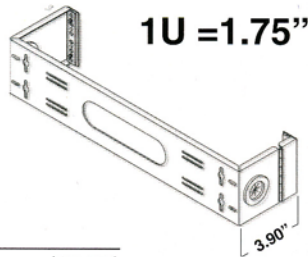

WIRE MANAGEMENT PANEL

- Mounting Punchouts for Both Vertical & Horizontal Positions
- Partitioned Loops for Separation of Wires
- Custom Color Loops Available **Call/ fax/ e-mail**

WMP-1U-BK Wire Management Panel, Black, 5 Loops
WMP-MLP-BK Extra Management Loops for Panel, Black

WMP Mounted on Hinged Bracket with Patch Cords Thru Loops

WALL MOUNT HINGED BRACKETS FOR 19" PANELS

- Wall Mountable **Hinged** Brackets. Metal Composition, with Pre-drilled Wall Mount Holes. Mounts all EIA Standard Spaced 19" Panels.
- Side Opening with Rubber Caps.
- Depth: 3.90"

WRP-BRK-1.75 1U
WRP-BRK-3.50 2U
WRP-BRK-5.25 3U
WRP-BRK-7.0 4U

Patch Panel (1U) Mounted on Hinged Bracket, with Hinge Swing Slightly Open

DC-PPWG Wire Guide
WRP-SCR Black Mounting Screws (10x32) for Panel Only