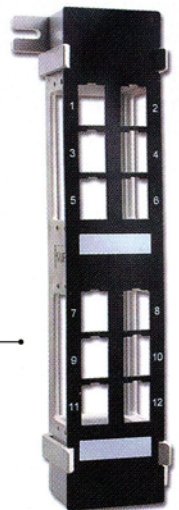

WMP Mounted on Hinged Bracket with Patch Cords Thru Loops

WALL MOUNT HINGED BRACKETS FOR 19" PANELS

- Wall Mountable **Hinged** Brackets. Metal Composition, with Pre-drilled Wall Mount Holes. Mounts all EIA Standard Spaced 19" Panels.
- Side Opening with Rubber Caps.
- Depth: 3.90"

19" RACK MOUNT PANELS

FOR KEYSTONE CONNECTORS

WRP-M-12/1U 12 Port, Voice Connector, 1.75" X 19"(1U)
WRP-M-12 12 Port, Voice Connector, 3.5" X 19"(2U)
WRP-M-16/1U 16 Port, Voice Connector, 1.75" X 19"(1U)
WRP-M-16 16 Port, Voice Connector, 3.5" X 19"(2U)
WRP-M-24 24 Port, Voice Connector, 3.5" X 19"(2U)
WRP-M-32 32 Port, Voice Connector, 3.5" X 19"(2U)
WRP-M-48/3U 48 Port, Voice Connector, 5.25" X 19"(3U)

WRP-M-48/3U

WRP-M-12/1U

WRP-KM-16-1U

Back View

FOR K SERIES KEYSTONES

WRP-KM-12/1U 12 Ports, (1U)
WRP-KM-16/1U 16 Ports, (1U)
WRP-KM-24 24 Ports, (2U)
WRP-KM-32 32 Ports, (2U)
WRP-KM-48/3U 48 Ports, (3U) **NEW**

VERTICAL PANEL FOR K SERIES

WRP-K66M-12 12 Port Keystone 66 type plate with 89 Type Bracket

BLANK PLATE

WRP-19/1.75 Blank Plate, 1.75 X 19" (1U)
WRP-19/3.5 Blank Plate, 3.5 X 19" (2U)

FOR DATA CONNECTOR

WRP-IBM-12 12 Port, Data Connector, 3.5" X 19" (2U)
WRP-IBM-12/1U 12 Port, Data Connector, 1.75" X 19"(1U)
WRP-IBM-16/3U 12 Port, Data Connector, 5.25" X 19" (3U)