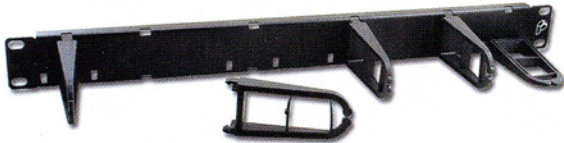

WIRE MANAGEMENT PANEL

- Mounting Punchouts for Both Vertical & Horizontal Positions
- Partitioned Loops for Separation of Wires
- Custom Color Loops Available **Call/ fax/ e-mail**

WMP-1U-BK Wire Management Panel, Black, 5 Loops
WMP-MLP-BK Extra Management Loops for Panel, Black

WMP Mounted on Hinged Bracket with Patch Cords Thru Loops

WALL MOUNT HINGED BRACKETS FOR 19" PANELS

- Wall Mountable **Hinged** Brackets. Metal Composition, with Pre-drilled Wall Mount Holes. Mounts all EIA Standard Spaced 19" Panels.
- Side Opening with Rubber Caps.
- Depth: 3.90"

WRP-BRK-1.75 1U
WRP-BRK-3.50 2U
WRP-BRK-5.25 3U
WRP-BRK-7.0 4U

Patch Panel (1U) Mounted on Hinged Bracket, with Hinge Swing Slightly Open

DC-PPWG Wire Guide
WRP-SCR Black Mounting Screws (10x32) for Panel Only

19" RACK MOUNT PANELS

FOR KEYSTONE CONNECTORS

WRP-M-12/1U 12 Port, Voice Connector, 1.75" X 19"(1U)
WRP-M-12 12 Port, Voice Connector, 3.5" X 19"(2U)
WRP-M-16/1U 16 Port, Voice Connector, 1.75" X 19"(1U)
WRP-M-16 16 Port, Voice Connector, 3.5" X 19"(2U)
WRP-M-24 24 Port, Voice Connector, 3.5" X 19"(2U)
WRP-M-32 32 Port, Voice Connector, 3.5" X 19"(2U)
WRP-M-48/3U 48 Port, Voice Connector, 5.25" X 19"(3U)