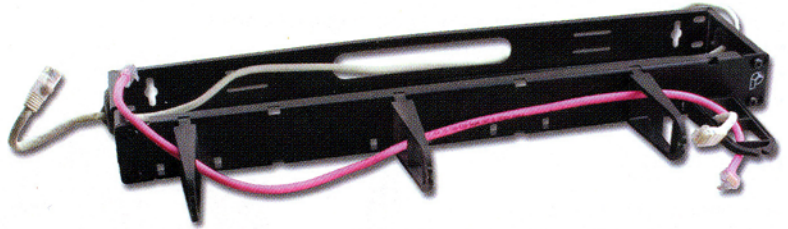

WIRE MANAGEMENT PANEL

- Mounting Punchouts for Both Vertical & Horizontal Positions
- Partitioned Loops for Separation of Wires
- Custom Color Loops Available **Call/ fax/ e-mail**

WMP-1U-BK Wire Management Panel, Black, 5 Loops
WMP-MLP-BK Extra Management Loops for Panel, Black

WMP Mounted on Hinged Bracket with Patch Cords Thru Loops

WALL MOUNT HINGED BRACKETS FOR 19" PANELS

- Wall Mountable **Hinged** Brackets. Metal Composition, with Pre-drilled Wall Mount Holes. Mounts all EIA Standard Spaced 19" Panels.
- Side Opening with Rubber Caps.
- Depth: 3.90"

WRP-BRK-1.75 1U
WRP-BRK-3.50 2U
WRP-BRK-5.25 3U
WRP-BRK-7.0 4U

Patch Panel (1U) Mounted on Hinged Bracket, with Hinge Swing Slightly Open

DC-PPWG Wire Guide
WRP-SCR Black Mounting Screws (10x32) for Panel Only

19" RACK MOUNT PANELS

FOR KEYSTONE CONNECTORS

WRP-M-12/1U 12 Port, Voice Connector, 1.75" X 19"(1U)
WRP-M-12 12 Port, Voice Connector, 3.5" X 19"(2U)
WRP-M-16/1U 16 Port, Voice Connector, 1.75" X 19"(1U)
WRP-M-16 16 Port, Voice Connector, 3.5" X 19"(2U)
WRP-M-24 24 Port, Voice Connector, 3.5" X 19"(2U)
WRP-M-32 32 Port, Voice Connector, 3.5" X 19"(2U)
WRP-M-48/3U 48 Port, Voice Connector, 5.25" X 19"(3U)