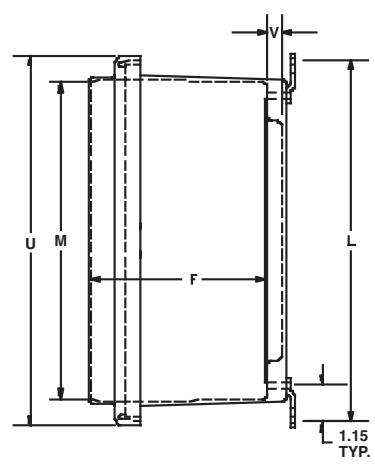

C O N S T R U C T I O N

- Strong, molded fiberglass reinforced polyester construction with matching raised cover
- UV resistant polycarbonate viewing window
- 304 stainless steel captive cover screws
- Gasket made of closed-cell neoprene cord encased in a continuous channel
- 304 stainless steel wall mounting feet with 10-32 stainless steel screws included
- 10-32 threaded inserts are installed for optional back panel
- JIC sizing
- Fiberglass material is easily punched, drilled or sawed
- UV stabilized for outdoor use

Nom. 1/8" wall thickness

Part No.	Box Size			Centers						Cover Dim.				Win. Dim.
	A	B	C	V	F	H	S	Z	L	K	M	U	W	
AM664RW	6.10	6.10	4.18	0.44	5.26	5.01	4.25	4.25	7.32	6.08	6.08	7.69	7.69	4.25 x 4.25
AM864RW	8.00	6.13	4.13	0.44	5.21	5.01	6.25	4.25	9.19	6.11	7.98	9.59	7.71	4.25 x 6.25
AM1084RW	10.14	8.26	4.13	0.44	5.21	7.01	8.25	6.25	11.19	8.44	10.32	11.73	9.85	6.50 x 8.38
AM1086RW	10.14	8.26	6.13	0.44	7.21	7.01	8.25	6.25	11.19	8.44	10.32	11.73	9.85	6.50 x 8.37
AM1206RW	12.14	10.26	6.13	0.44	7.21	9.01	10.25	8.25	13.19	10.45	12.32	13.73	11.85	8.50 x 10.37
AM1426RW	14.13	12.26	6.13	0.44	7.21	11.01	12.25	10.25	15.19	12.45	14.32	15.73	13.85	10.50 x 12.37
AM1648RW	16.27	14.40	8.13	0.44	9.21	13.01	14.25	12.25	17.19	13.86	15.73	17.87	15.99	11.00 x 13.00
AM1868RW	18.40	16.40	8.13	0.44	9.21	14.97	16.25	14.25	19.28	15.86	17.86	20.00	18.00	12.00 x 14.00
AM2068RW	20.00	16.00	8.13	0.44	9.21	14.54	17.81	13.81	20.84	15.43	19.43	21.59	17.59	11.00 x 15.00

All dimensions in inches.