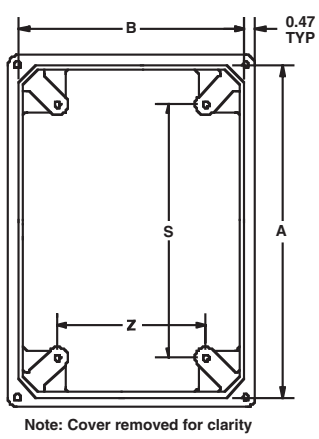

Nom. 1/8" wall thickness

Part No.	Box Size			Centers						Cover Dim.				Win. Dim.
	A	B	C	V	F	H	S	Z	L	K	M	U	W	
AM664RW	6.10	6.10	4.18	0.44	5.26	5.01	4.25	4.25	7.32	6.08	6.08	7.69	7.69	4.25 x 4.25
AM864RW	8.00	6.13	4.13	0.44	5.21	5.01	6.25	4.25	9.19	6.11	7.98	9.59	7.71	4.25 x 6.25
AM1084RW	10.14	8.26	4.13	0.44	5.21	7.01	8.25	6.25	11.19	8.44	10.32	11.73	9.85	6.50 x 8.38
AM1086RW	10.14	8.26	6.13	0.44	7.21	7.01	8.25	6.25	11.19	8.44	10.32	11.73	9.85	6.50 x 8.37
AM1206RW	12.14	10.26	6.13	0.44	7.21	9.01	10.25	8.25	13.19	10.45	12.32	13.73	11.85	8.50 x 10.37
AM1426RW	14.13	12.26	6.13	0.44	7.21	11.01	12.25	10.25	15.19	12.45	14.32	15.73	13.85	10.50 x 12.37
AM1648RW	16.27	14.40	8.13	0.44	9.21	13.01	14.25	12.25	17.19	13.86	15.73	17.87	15.99	11.00 x 13.00
AM1868RW	18.40	16.40	8.13	0.44	9.21	14.97	16.25	14.25	19.28	15.86	17.86	20.00	18.00	12.00 x 14.00
AM2068RW	20.00	16.00	8.13	0.44	9.21	14.54	17.81	13.81	20.84	15.43	19.43	21.59	17.59	11.00 x 15.00

All dimensions in inches.