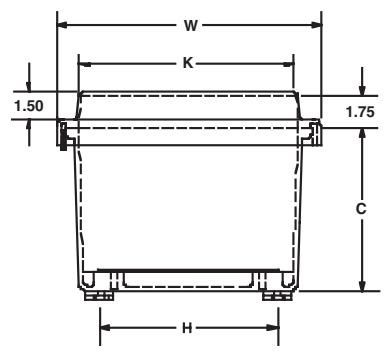

C O N S T R U C T I O N

- Strong, molded fiberglass reinforced polyester construction with matching raised cover
- UV resistant polycarbonate viewing window
- 304 stainless steel captive cover screws
- Gasket made of closed-cell neoprene cord encased in a continuous channel
- 304 stainless steel wall mounting feet with 10-32 stainless steel screws included
- 10-32 threaded inserts are installed for optional back panel
- JIC sizing
- Fiberglass material is easily punched, drilled or sawed
- UV stabilized for outdoor use

Nom. 1/8" wall thickness

Part No.	Box Size			Centers						Cover Dim.				Win. Dim.
	A	B	C	V	F	H	S	Z	L	K	M	U	W	
AM664RW	6.10	6.10	4.18	0.44	5.26	5.01	4.25	4.25	7.32	6.08	6.08	7.69	7.69	4.25 x 4.25
AM864RW	8.00	6.13	4.13	0.44	5.21	5.01	6.25	4.25	9.19	6.11	7.98	9.59	7.71	4.25 x 6.25
AM1084RW	10.14	8.26	4.13	0.44	5.21	7.01	8.25	6.25	11.19	8.44	10.32	11.73	9.85	6.50 x 8.38
AM1086RW	10.14	8.26	6.13	0.44	7.21	7.01	8.25	6.25	11.19	8.44	10.32	11.73	9.85	6.50 x 8.37
AM1206RW	12.14	10.26	6.13	0.44	7.21	9.01	10.25	8.25	13.19	10.45	12.32	13.73	11.85	8.50 x 10.37
AM1426RW	14.13	12.26	6.13	0.44	7.21	11.01	12.25	10.25	15.19	12.45	14.32	15.73	13.85	10.50 x 12.37
AM1648RW	16.27	14.40	8.13	0.44	9.21	13.01	14.25	12.25	17.19	13.86	15.73	17.87	15.99	11.00 x 13.00
AM1868RW	18.40	16.40	8.13	0.44	9.21	14.97	16.25	14.25	19.28	15.86	17.86	20.00	18.00	12.00 x 14.00
AM2068RW	20.00	16.00	8.13	0.44	9.21	14.54	17.81	13.81	20.84	15.43	19.43	21.59	17.59	11.00 x 15.00

All dimensions in inches.