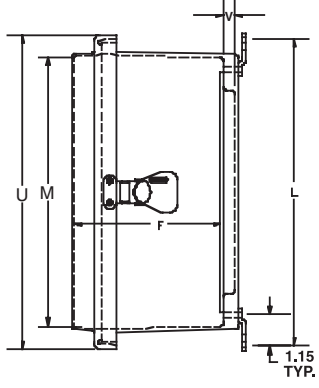

Nom. 1/8" wall thickness

Latch Locations

- For use on
  6x6x4
  8x6x4
  10x8x4
  10x8x6
- For use on
  12x10x6 D=6.75
  14x12x6 D=7.25
  16x14x8 D=7.25
- For use on
  18x16x8 D= 5.25
  20x16x8 D= 9.25