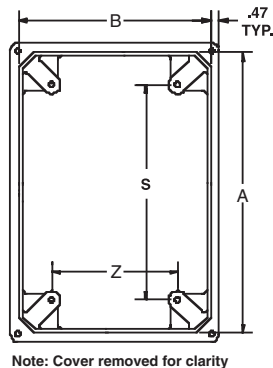

Nom. 1/8" wall thickness

Latch Locations

- For use on
  6x6x4
  8x6x4
  10x8x4
  10x8x6
- For use on
  12x10x6 D=6.75
  14x12x6 D=7.25
  16x14x8 D=7.25
- For use on
  18x16x8 D= 5.25
  20x16x8 D= 9.25