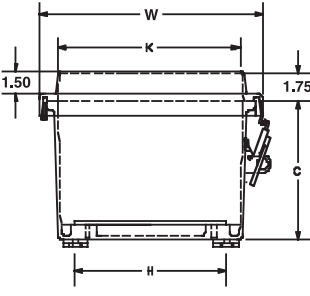

Nom. 1/8" wall thickness

Latch Locations

- For use on
  6x6x4
  8x6x4
  10x8x4
  10x8x6
- For use on
  12x10x6 D=6.75
  14x12x6 D=7.25
  16x14x8 D=7.25
- For use on
  18x16x8 D= 5.25
  20x16x8 D= 9.25