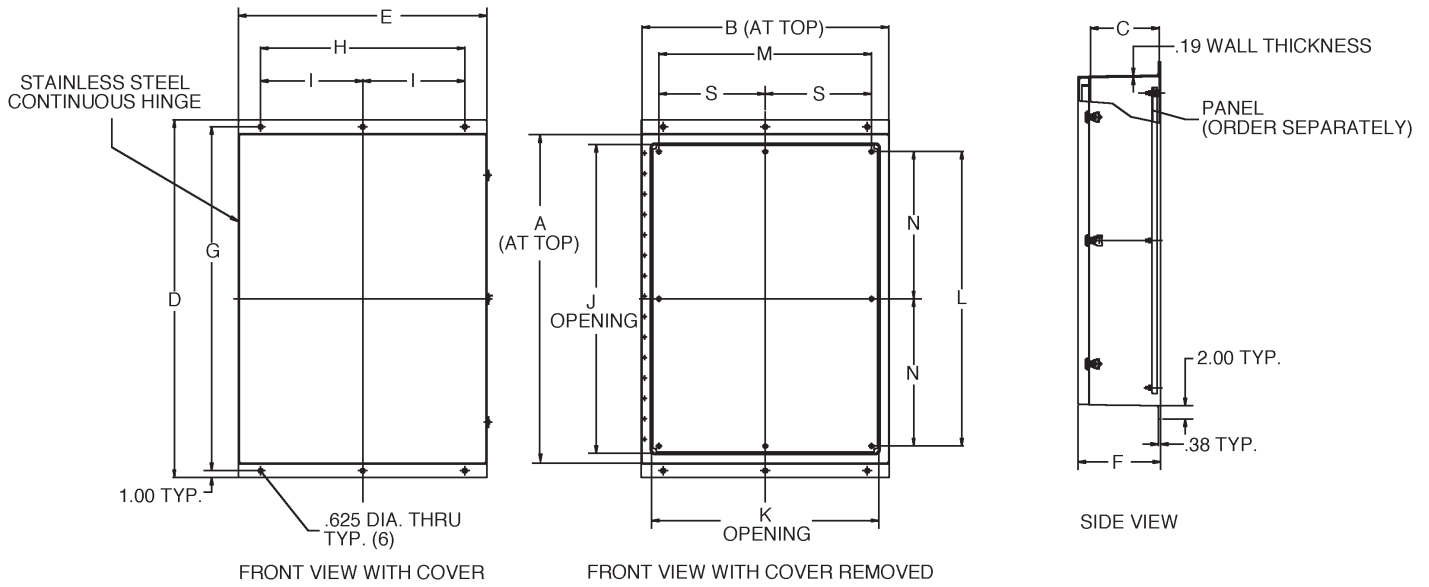

Part No.	A	B	C	D	E	F	G	H	I	J	K	L	M
AM363012L	36.25	30.25	10.125	40.50	30.50	12.00	38.50	24.00	12.00	33.88	27.88	31.25	25.25
AM363016L	36.25	30.25	14.125	40.50	30.50	16.00	38.50	24.00	12.00	33.88	27.88	31.25	25.25
AM363612L	36.25	36.25	10.125	40.50	36.50	12.00	38.50	30.00	15.00	33.88	33.88	31.25	31.25
AM363616L	36.25	36.25	14.125	40.50	36.50	16.00	38.50	30.00	15.00	33.88	33.88	31.25	31.25
AM483612L	48.25	36.25	10.125	52.50	36.50	12.00	50.50	30.00	15.00	45.38	33.88	43.25	31.25
AM483616L	48.25	36.25	14.125	52.50	36.50	16.00	50.50	30.00	15.00	45.38	33.88	43.25	31.25
AM603612L	60.25	36.25	10.125	64.50	36.50	12.00	62.50	30.00	15.00	57.38	33.88	55.25	31.25
AM603616L	60.25	36.25	14.125	64.50	36.50	16.00	62.50	30.00	15.00	57.38	33.88	55.25	31.25

All dimensions in inches.

Part No.	N	S	# PANEL MOUNT STUDS
AM363012L	15.63	12.63	6
AM363016L	15.63	12.63	6
AM363612L	15.63	15.63	8
AM363616L	15.63	15.63	8
AM483612L	21.63	15.63	8
AM483616L	21.63	15.63	8
AM603612L	27.63	15.63	8
AM603616L	27.63	15.63	8

All dimensions in inches.

Optional Carbon Steel Back Panels		
Part No.	Height	Width
P3630CS	33.00	27.00
P3636CS	33.00	33.00
P4836CS	45.00	33.00
P6036CS	57.00	33.00

All dimensions in inches.