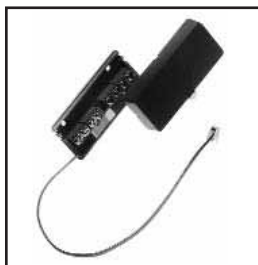

Gel filled type jellybean connectors also known as maggots, Chiclets, beans and roach rubbers, B-wire connectors. By using wire penetrating teeth you don't have to strip off the insulation, making it easy to splice together several wires. High-impact polycarbonate housing with thick .355mm phosphor bronze contacts. For use with 22-26 awg. wires.

70-392J-25 25 Pcs.
70-392J-100 100 Pcs.
70-392J-1000 1000 Pcs.

70-512 INDOOR/ OUTDOOR EXTENSION TELEPHONE RINGER

An alternate to a second phone, weatherproof ABS plastic casing. Built-in modular jack for easy installation. Loud mechanical ring.

70-422
WIRE JUNCTION BLOCK
With this junction, you can add telephone extensions by running up to (4) wires to different parts of your home.

UG GEL-FILLED CONNECTOR

70-394-25.....red, 3 port, 25 Pcs
70-394-100.....red, 3 port, 100 Pcs
70-394-1000.....red, 3 port, 1000 Pcs
70-395-25.....yellow, 2 port, 25 Pcs
70-395-100.....yellow, 2 port, 100 Pcs
70-395-1000.....yellow, 2 port, 1000 Pcs
Allows direct bridging onto existing cable conductor without service interruption. Water displacing jelly is used to minimize moisture penetration that could corrode the wiring. Available in two or three port versions. Works with 19-26 awg. wire. Packaged in 25 or 100 quantities.