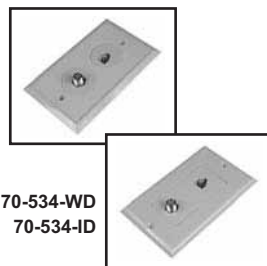

PHONE/TV WALL PLATE

Plastic wall plate that has an F-81 connector for TV and a telephone jack all in one plate.

- 70-534 ..... Ivory
- 70-534-ALS ..... Almond, Smooth
- 70-534-ID ..... Ivory Decora
- 70-534-W ..... White
- 70-534-WD ..... White Decora
- 70-534-WS ..... White, Smooth

70-534-WD
70-534-ID

**FOR MORE PHONE AND F-81 WALL PLATES
OPTIONS SEE PAGE 136**

**70-535
SOLID OAK WALL PLATE**
One 4-wire outlet.