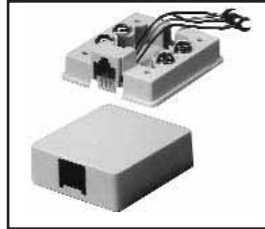

SURFACE JACK ASSEMBLY, STD 4-WIRE

Replacement jack with modular jack and color-coded lugs. Complete with connector block.

- 70-402 ..... 4-Wire, Ivory
- 70-402-W ..... 4-Wire, White
- 70-413 ..... 6-Wire, Ivory
- 70-413-W ..... 6-Wire, White
- 70-414 ..... 8-Wire, Ivory
- 70-414-W ..... 8-Wire, White