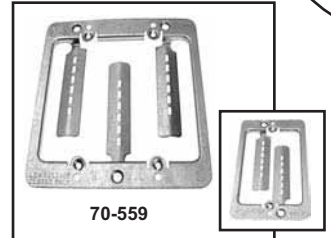

BOTTOM CABLE PORTS

70-558 SINGLE GANG 70-559 DUAL GANG EZ MOUNT PLATE

Comes with two mounting screws.

70-559

70-553 FLUSH MOUNT WALL BRACKET

Bracket with bendable tabs for a standard size telephone wall plate. Standard wall opening.

FLUSH MOUNT PLASTIC WALL BRACKET

Single or Double gang flush mount bracket with adjustable locking mounting tabs

- 70-556-P Single Gang
- 70-557-P Double Gang

Mounting Tabs Breakout

70-557-P

New Item

70-568 FLUSH MOUNT PLASTIC WALL BRACKET