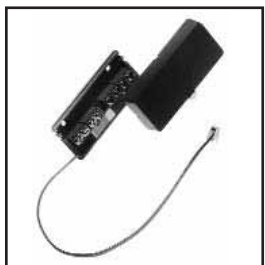

70-422 WIRE JUNCTION BLOCK

With this junction, you can add telephone extensions by running up to (4) wires to different parts of your home.