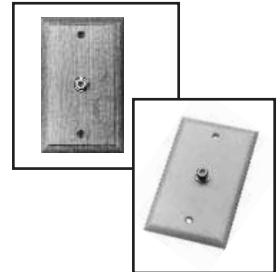

**70-537
SOLID OAK WALL PLATE**
Single Gold F-81 connector.

STAINLESS STEEL OR PLASTIC WALL PLATE

75-493 Ivory
75-493-SS Stainless Steel
75-493-W White
Stainless Steel or plastic version of 70-537. Single F-81 connector.