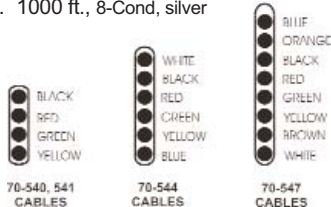

EXTENSION CORD WITH DUPLEX JACK

Modular plug to double jack for two phone devices.

70-443	14 ft.
70-444	25 ft.

FLAT MODULAR WIRE

28 gauge wire.

70-540*	50 ft., 4-Cond, black, white, silver, ivory
70-541-100*	100 ft., 4-Cond, black, white, silver, ivory
70-541-BK-1000	1000 ft., 4-Cond, black
70-541-IV-1000	1000 ft., 4-Cond, ivory
70-541-SL-1000	1000 ft., 4-Cond, silver
70-541-W-1000	1000 ft., 4-Cond, white
70-544-IV-100	100 ft., 6-Cond, ivory
70-544-IV-1000	1000 ft., 6-Cond, ivory
70-544-SL-100	100 ft., 6-Cond, silver
70-544-SL-1000	1000 ft., 6-Cond, silver
70-547-IV-100	100 ft., 8-Cond, ivory
70-547-IV-1000	1000 ft., 8-Cond, ivory
70-547-SL-100	100 ft., 8-Cond, silver
70-547-SL-1000	1000 ft., 8-Cond, silver

*Specify color when ordering.

INTERIOR VIEWS OF FLAT CABLES