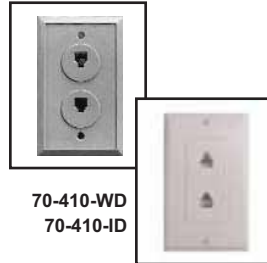

70-410-WD
70-410-ID

FLUSH MOUNT, DECORA STYLE MODULAR WALL PLATES

Wall plates designed to accept modular plugs. Screw terminals.

- 70-570-WD ..White Decora Single, 4-Wire
- 70-570-ID .....Ivory Decora, Single, 4-Wire
- 70-571-ID .....Ivory Decora, Single, 6-Wire