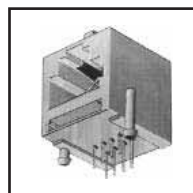

70-508 (616PC)
Modular handset chassis jack. 4-position, 4-pin, PC mount. For use in phone base.