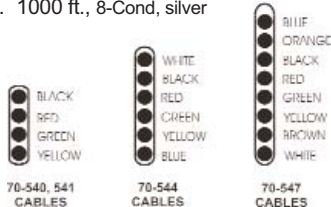

INTERIOR VIEWS OF FLAT CABLES