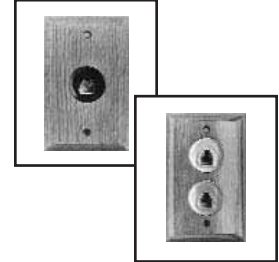

**70-536
SOLID OAK WALL PLATE**
Two 4-wire outlets.