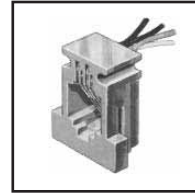

70-501 (616B)
Same wiring as 70-500, but has larger casing. For use in base for handset connection.