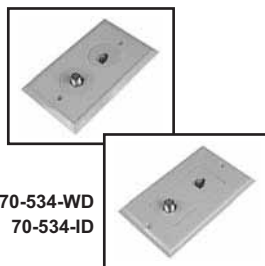

70-403-WS
70-426-WS
70-530-WS

FLUSH MOUNT, DOUBLE-JACK MODULAR WALL PLATES

Double jack wall plates designed to accept two modular plugs. Screw terminals.

- 70-410 4-Wire, Ivory
- 70-410-ALS4-Wire Almond, Smooth
- 70-410-ID4-wire Ivory Decora
- 70-410-S 4-Wire, Ivory, Smooth
- 70-410-W 4-Wire, White
- 70-410-WD4-Wire White Decora
- 70-410-WS. 4-Wire, White, Smooth
- 70-404 6-Wire, Ivory
- 70-404-W 6-Wire, White
- 70-404-S 6-Wire, Ivory, Smooth
- 70-404-WS. 6-Wire, White, Smooth
- 70-531 8-Wire, Ivory
- 70-531-S 8-Wire, Ivory, Smooth
- 70-531-W 8-Wire, White
- 70-531-WS. 8-Wire, White, Smooth

70-410-WD
70-410-ID

FLUSH MOUNT, DECORA STYLE MODULAR WALL PLATES

Wall plates designed to accept modular plugs. Screw terminals.

- 70-570-WD ..White Decora Single, 4-Wire
- 70-570-IDIvory Decora, Single, 4-Wire
- 70-571-IDIvory Decora, Single, 6-Wire

PHONE/TV WALL PLATE

Plastic wall plate that has an F-81 connector for TV and a telephone jack all in one plate.

- 70-534 Ivory
- 70-534-ALS Almond, Smooth
- 70-534-ID Ivory Decora
- 70-534-W White
- 70-534-WD White Decora
- 70-534-WS White, Smooth