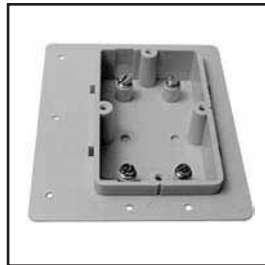

### MODULAR SURFACE JACK ASSEMBLIES

Single or dual surface mount modular jack assemblies.

- 70-560 Single 4-conductor, 6-position
- 70-564 ... Dual 4-conductor, 6-position

### 70-521 WALL STUD TELEPHONE TERMINAL BLOCK

For new construction. Attaches to Wall stud.