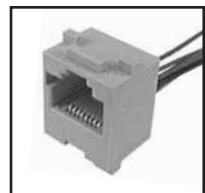

70-511
Modular female chassis jack. 8-position, 8 wires and lugs. For 8 conductor cable equipment.