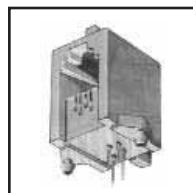

70 Series - Telephone Accessories

70-393

UB GEL-FILLED CONNECTOR

Permits tapping directly into existing cable conductor without service interruption. Position and pre-crimp feature prevents conductor from slipping prior to final crimp. Water displacing jelly is used to minimize moisture penetration that could corrode the wiring. Works with 19-26 awg. wire. Packaged in 25 or 100 quantities.

- 70-393-25.....25 pcs.
- 70-393-100.....100 pcs.
- 70-393-1000.....1000 pcs.

MODULAR PLUGS

Modular plugs to use on end of flat or round modular cable.

- 70-495..... Handset Type (10 pkg.)
- 70-496..... RJ11 Line Cord Type (10 pkg.)
- 70-496R..... 4-pin for round cable
- 70-496R-UL..... 4-pin, round stranded, UL app.
- 70-497..... RJ45 8-pin Type (5 pkg.)
- 70-497R..... 8-pin for round cable
- 70-497R-UL..... 8-cond, round, UL app.
- 70-497-RS-UL..... 8-cond, round, solid UL app.
- 70-499..... RJ12 6-pin Type (10 pkg.)
- 70-499R..... 6-pin for round Cable
- 70-499R-UL..... 6-pin, round stranded, UL app.
- 70-514..... 10 conductor tel./data plugs
- 70-514R..... 10 conductor for round cable
- 72-497R-25..... 8-pin for CAT 5e (25 pkg.)
- 72-497R-100..... 8-pin for CAT 5e (100 pkg.)
- 72-498R-25..... 8-pin for CAT 6 (25 pkg.)
- 72-498R-100..... 8-pin for CAT 6 (100 pkg.)

R = Round stranded
RS = Round Solid

TELEPHONE CABLE CRIMPING TOOLS

Crimping tools for installation of line cord plugs on modular cables. Also strips outer covers.

- 70-516 4-wire handset & line (plastic)
- 70-549..... 10-conductor
- 70-550..... 8-wire
- 70-551..... 4 & 6-wire