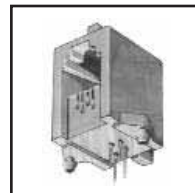

70-508 (616PC)
Modular handset chassis jack. 4-position, 4-pin, PC mount. For use in phone base.