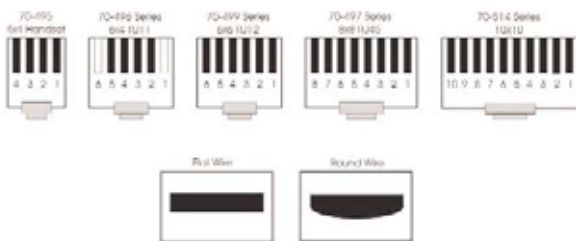

70-502 (616C)
Modular handset female chassis jack, 4-position, 4 wires with lugs. For use in handset.

MODULAR PLUGS

Modular plugs to use on end of flat or round modular cable.

70-495	Handset Type (10 pkg.)
70-496	RJ11 Line Cord Type (10 pkg.)
70-496R	4-pin for round cable
70-496R-UL	4-pin, round stranded, UL app.
70-497	RJ45 8-pin Type (5 pkg.)
70-497R	8-pin for round cable
70-497R-UL	8-cond, round, UL app.
70-497-RS-UL	8-cond, round, solid UL app.
70-499	RJ12 6-pin Type (10 pkg.)
70-499R	6-pin for round Cable
70-499R-UL	6-pin, round stranded, UL app.
70-514	10 conductor tel./data plugs
70-514R	10 conductor for round cable
72-497R-25	8-pin for CAT 5e (25 pkg.)
72-497R-100	8-pin for CAT 5e (100 pkg.)
72-498R-25	8-pin for CAT 6 (25 pkg.)
72-498R-100	8-pin for CAT 6 (100 pkg.)

R = Round stranded
RS = Round Solid

TELEPHONE CABLE CRIMPING TOOLS

Crimping tools for installation of line cord plugs on modular cables. Also strips outer covers.

70-516 4-wire handset & line (plastic)

70-549..... 10-conductor