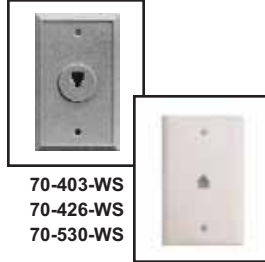

70 Series - Telephone Accessories

FLUSH MOUNT, SINGLE-JACK MODULAR WALL PLATES

For new construction or conversion to modular instruments. Screw terminals.

- 70-4034-Wire, Ivory
- 70-403-AL4Wire Almond
- 70-403-ALS .4Wire Almond Smooth
- 70-403-BR.....4-Wire, Brown
- 70-403-S4-Wire, Ivory, Smooth
- 70-403-W4 Wire, White
- 70-403-WS...4-Wire, White, Smooth
- 70-4266-Wire, Ivory
- 70-426-S6-Wire, Ivory, Smooth
- 70-426-W6-Wire, White
- 70-426-WS...6-Wire, White, Smooth
- 70-5308-Wire, Ivory
- 70-530-S8-Wire, Ivory, Smooth
- 70-530-W8-Wire, White
- 70-530-WS...8-Wire, White, Smooth

70-403-WS
70-426-WS
70-530-WS

FLUSH MOUNT, DOUBLE-JACK MODULAR WALL PLATES

Double jack wall plates designed to accept two modular plugs. Screw terminals.

- 70-410 4-Wire, Ivory
- 70-410-ALS4-Wire Almond, Smooth
- 70-410-ID4-wire Ivory Decora
- 70-410-S 4-Wire, Ivory, Smooth
- 70-410-W 4-Wire, White
- 70-410-WD4-Wire White Decora
- 70-410-WS. 4-Wire, White, Smooth
- 70-404 6-Wire, Ivory
- 70-404-W 6-Wire, White
- 70-404-S 6-Wire, Ivory, Smooth
- 70-404-WS. 6-Wire, White, Smooth
- 70-531 8-Wire, Ivory
- 70-531-S 8-Wire, Ivory, Smooth
- 70-531-W 8-Wire, White
- 70-531-WS. 8-Wire, White, Smooth