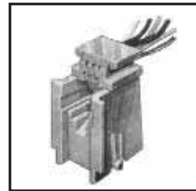

70-503 (623D6)
Modular line cord female chassis jack. 6-position, with 6 wires and lugs. For use in phone base.