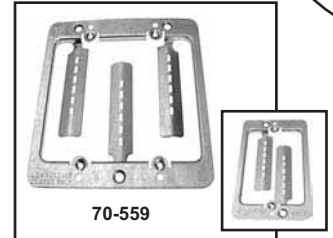

### 70-558 SINGLE GANG 70-559 DUAL GANG EZ MOUNT PLATE

Comes with two mounting screws.