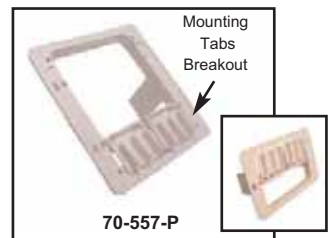

BOTTOM CABLE PORTS

70-558 SINGLE GANG 70-559 DUAL GANG EZ MOUNT PLATE

Comes with two mounting screws.

70-559

70-553 FLUSH MOUNT WALL BRACKET

Bracket with bendable tabs for a standard size telephone wall plate. Standard wall opening.

FLUSH MOUNT PLASTIC WALL BRACKET

Single or Double gang flush mount bracket with adjustable locking mounting tabs

- 70-556-P Single Gang
- 70-557-P Double Gang

Mounting Tabs Breakout

70-557-P

New Item

70-568 FLUSH MOUNT PLASTIC WALL BRACKET

Single gang, plastic flush mount bracket with adjustable/locking mounting tabs. Color is Black

70-569 Dual Version

Double gang version provides a large open area behind the wall plate for volume controls and other A/V products to mount in.. Color is Black