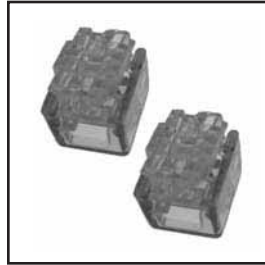

70 Series - Telephone Accessories

70-393

UB GEL-FILLED CONNECTOR

Permits tapping directly into existing cable conductor without service interruption. Position and pre-crimp feature prevents conductor from slipping prior to final crimp. Water displacing jelly is used to minimize moisture penetration that could corrode the wiring. Works with 19-26 awg. wire. Packaged in 25 or 100 quantities.

70-393-25.....25 pcs.

70-393-100.....100 pcs.

70-393-1000.....1000 pcs.

70-500 (616W)
Modular handset female chassis jack, 4-position, 4 wires with lugs. For use in handset.