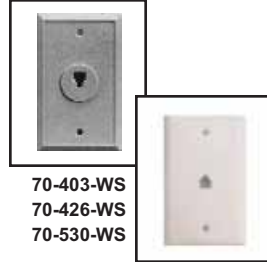

### FLUSH MOUNT, SINGLE-JACK MODULAR WALL PLATES

For new construction or conversion to modular instruments. Screw terminals.

- 70-403 .....4-Wire, Ivory
- 70-403-AL .....4Wire Almond
- 70-403-ALS .4Wire Almond Smooth
- 70-403-BR.....4-Wire, Brown
- 70-403-S .....4-Wire, Ivory, Smooth
- 70-403-W .....4 Wire, White
- 70-403-WS...4-Wire, White, Smooth
- 70-426 .....6-Wire, Ivory
- 70-426-S .....6-Wire, Ivory, Smooth
- 70-426-W .....6-Wire, White
- 70-426-WS...6-Wire, White, Smooth
- 70-530 .....8-Wire, Ivory
- 70-530-S .....8-Wire, Ivory, Smooth
- 70-530-W .....8-Wire, White
- 70-530-WS...8-Wire, White, Smooth