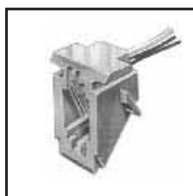

70 Series - Telephone Accessories

70-393

UB GEL-FILLED CONNECTOR

Permits tapping directly into existing cable conductor without service interruption. Position and pre-crimp feature prevents conductor from slipping prior to final crimp. Water displacing jelly is used to minimize moisture penetration that could corrode the wiring. Works with 19-26 awg. wire. Packaged in 25 or 100 quantities.

- 70-393-25.....25 pcs.
- 70-393-100.....100 pcs.
- 70-393-1000.....1000 pcs.

70-500 (616W)
Modular handset female chassis jack, 4-position, 4 wires with lugs. For use in handset.