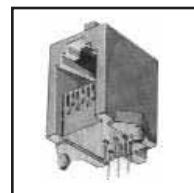

70 Series - Telephone Accessories

70-393

UB GEL-FILLED CONNECTOR

Permits tapping directly into existing cable conductor without service interruption. Position and pre-crimp feature prevents conductor from slipping prior to final crimp. Water displacing jelly is used to minimize moisture penetration that could corrode the wiring. Works with 19-26 awg. wire. Packaged in 25 or 100 quantities.

- 70-393-25.....25 pcs.
- 70-393-100.....100 pcs.
- 70-393-1000.....1000 pcs.

MODULAR PLUGS

Modular plugs to use on end of flat or round modular cable.

- 70-495..... Handset Type (10 pkg.)
- 70-496..... RJ11 Line Cord Type (10 pkg.)
- 70-496R..... 4-pin for round cable
- 70-496R-UL..... 4-pin, round stranded, UL app.
- 70-497..... RJ45 8-pin Type (5 pkg.)
- 70-497R..... 8-pin for round cable
- 70-497R-UL..... 8-cond, round, UL app.
- 70-497-RS-UL..... 8-cond, round, solid UL app.
- 70-499..... RJ12 6-pin Type (10 pkg.)
- 70-499R..... 6-pin for round Cable
- 70-499R-UL..... 6-pin, round stranded, UL app.
- 70-514..... 10 conductor tel./data plugs
- 70-514R..... 10 conductor for round cable
- 72-497R-25..... 8-pin for CAT 5e (25 pkg.)
- 72-497R-100..... 8-pin for CAT 5e (100 pkg.)
- 72-498R-25..... 8-pin for CAT 6 (25 pkg.)
- 72-498R-100..... 8-pin for CAT 6 (100 pkg.)

R = Round stranded
RS = Round Solid

TELEPHONE CABLE CRIMPING TOOLS

Crimping tools for installation of line cord plugs on modular cables. Also strips outer covers.

- 70-516 4-wire handset & line (plastic)
- 70-549..... 10-conductor
- 70-550..... 8-wire
- 70-551..... 4 & 6-wire