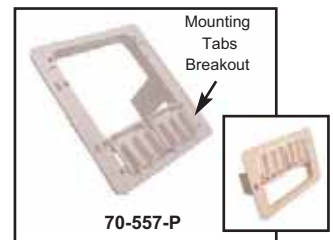

### 70-558 SINGLE GANG 70-559 DUAL GANG EZ MOUNT PLATE

Comes with two mounting screws.

### 70-553 FLUSH MOUNT WALL BRACKET

Bracket with bendable tabs for a standard size telephone wall plate. Standard wall opening.

### FLUSH MOUNT PLASTIC WALL BRACKET

Single or Double gang flush mount bracket with adjustable locking mounting tabs

- 70-556-P Single Gang
- 70-557-P Double Gang