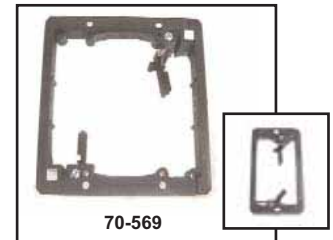

70-569 Dual Version

Double gang version provides a large open area behind the wall plate for volume controls and other A/V products to mount in.. Color is Black