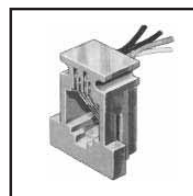

70-501 (616B)
Same wiring as 70-500, but has larger casing. For use in base for handset connection.