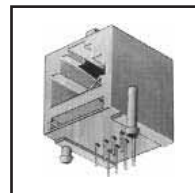

70-510
Modular female chassis jack. 8-position, 8-pin, PC mount.