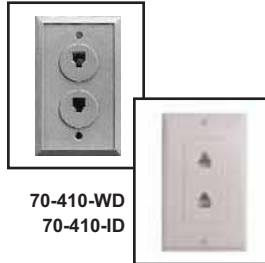

70 Series - Telephone Accessories

FLUSH MOUNT, SINGLE-JACK MODULAR WALL PLATES

For new construction or conversion to modular instruments. Screw terminals.

- 70-4034-Wire, Ivory
- 70-403-AL4Wire Almond
- 70-403-ALS .4Wire Almond Smooth
- 70-403-BR.....4-Wire, Brown
- 70-403-S4-Wire, Ivory, Smooth
- 70-403-W4 Wire, White
- 70-403-WS...4-Wire, White, Smooth
- 70-4266-Wire, Ivory
- 70-426-S6-Wire, Ivory, Smooth
- 70-426-W6-Wire, White
- 70-426-WS...6-Wire, White, Smooth
- 70-5308-Wire, Ivory
- 70-530-S8-Wire, Ivory, Smooth
- 70-530-W8-Wire, White
- 70-530-WS...8-Wire, White, Smooth

70-403-WS
70-426-WS
70-530-WS

FLUSH MOUNT, DOUBLE-JACK MODULAR WALL PLATES

Double jack wall plates designed to accept two modular plugs. Screw terminals.

- 70-410 4-Wire, Ivory
- 70-410-ALS4-Wire Almond, Smooth
- 70-410-ID4-wire Ivory Decora
- 70-410-S 4-Wire, Ivory, Smooth
- 70-410-W 4-Wire, White
- 70-410-WD4-Wire White Decora
- 70-410-WS. 4-Wire, White, Smooth
- 70-404 6-Wire, Ivory
- 70-404-W 6-Wire, White
- 70-404-S 6-Wire, Ivory, Smooth
- 70-404-WS. 6-Wire, White, Smooth
- 70-531 8-Wire, Ivory
- 70-531-S 8-Wire, Ivory, Smooth
- 70-531-W 8-Wire, White
- 70-531-WS. 8-Wire, White, Smooth