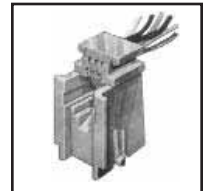

70-505 (623D4)
Modular line cord female chassis jack. 6-position, 4 wires and lugs. For use in phone base.