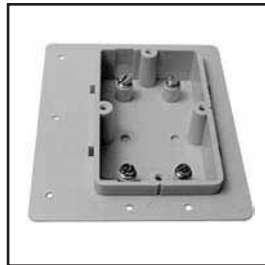

70-521 WALL STUD TELEPHONE TERMINAL BLOCK

For new construction. Attaches to Wall stud.