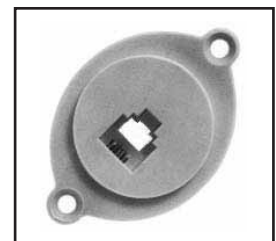

FLUSH MOUNT PLASTIC WALL BRACKET

Single or Double gang flush mount bracket with adjustable locking mounting tabs

- 70-556-P Single Gang
- 70-557-P Double Gang

Mounting Tabs Breakout

70-557-P

New Item

70-568 FLUSH MOUNT PLASTIC WALL BRACKET

Single gang, plastic flush mount bracket with adjustable/locking mounting tabs. Color is Black

70-569 Dual Version

Double gang version provides a large open area behind the wall plate for volume controls and other A/V products to mount in.. Color is Black

70-569

70-486 OVAL FLUSH JACK ASSEMBLY

Assembly is a complete installation package for flush mounting a single modular telephone station outlet in any standard electrical outlet box. Screw terminals. 4-conductor.