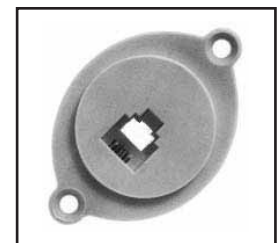

70-486 OVAL FLUSH JACK ASSEMBLY

Assembly is a complete installation package for flush mounting a single modular telephone station outlet in any standard electrical outlet box. Screw terminals. 4-conductor.