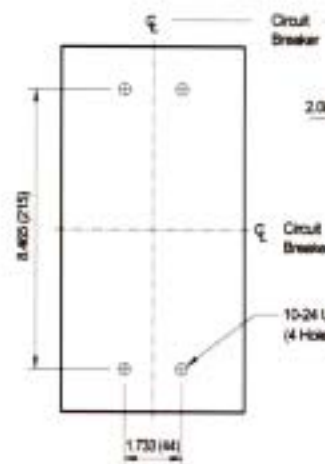

**Dimensions
Series CB**

CB-1S, CB-1H, CB-MCS

CB-2S,-2L,-1L, CB-2-MCS

CB-4S,-4H,-4L, CB-4MCS

Mounting Bolt Drilling

Panel cut-out

Dimensions approx. inches/mm

CB-6S,-6H,-6L, CB-6MCS

Mounting Bolt Drilling

Panel cut-out

Dimensions approx. inches/mm