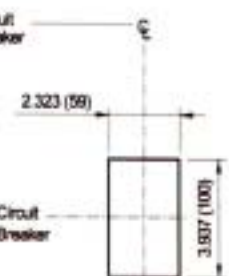

**Dimensions
Series CB**

CB-1S, CB-1H, CB-MCS

CB-2S,-2L,-1L, CB-2-MCS

CB-4S,-4H,-4L, CB-4MCS

Mounting Bolt Drilling

Panel cut-out

Dimensions approx. inches/mm

CB-6S,-6H,-6L, CB-6MCS

Mounting Bolt Drilling

Panel cut-out

Dimensions approx. inches/mm