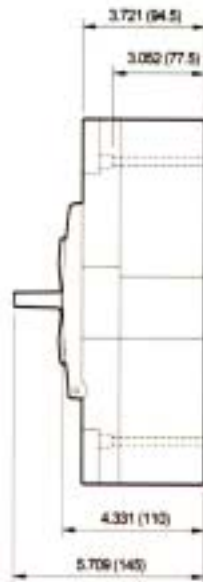

**Dimensions
Series CB**

CB-1S, CB-1H, CB-MCS

CB-2S,-2L,-1L, CB-2-MCS

CB-4S,-4H,-4L, CB-4MCS

Mounting Bolt Drilling

Panel cut-out

Dimensions approx. inches/mm

CB-6S,-6H,-6L, CB-6MCS

Mounting Bolt Drilling

Panel cut-out

Dimensions approx. inches/mm