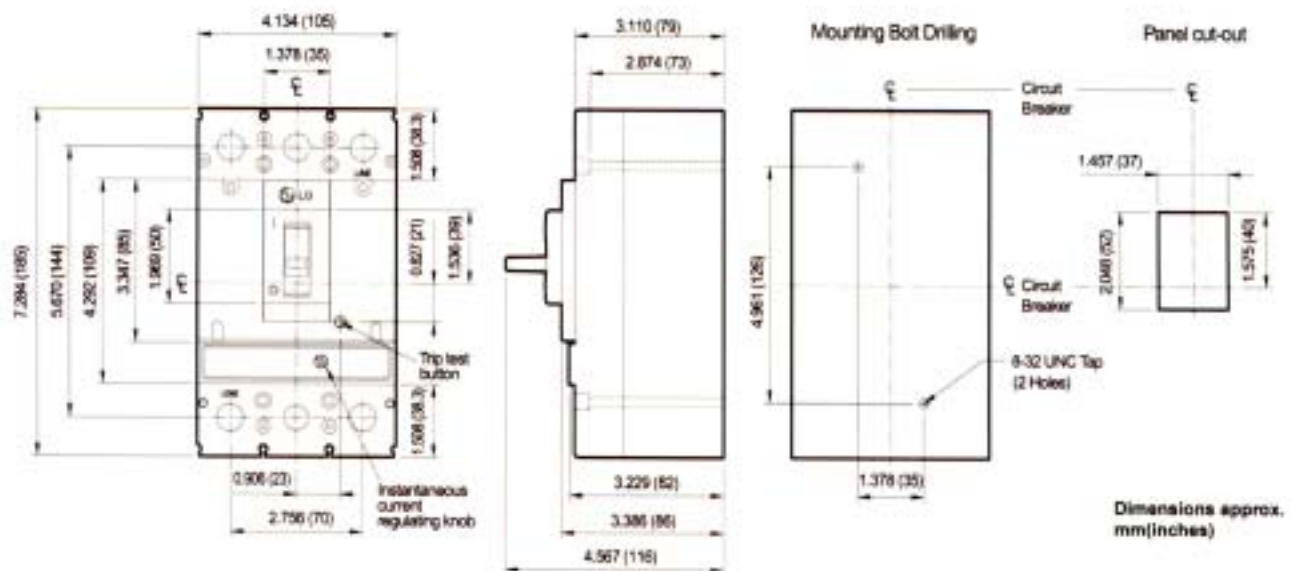

**Dimensions
Series CB**

CB-1S, CB-1H, CB-MCS

CB-2S,-2L,-1L, CB-2-MCS

CB-4S,-4H,-4L, CB-4MCS

Mounting Bolt Drilling

Panel cut-out

Dimensions approx. inches/mm

CB-6S,-6H,-6L, CB-6MCS

Mounting Bolt Drilling

Panel cut-out

Dimensions approx. inches/mm