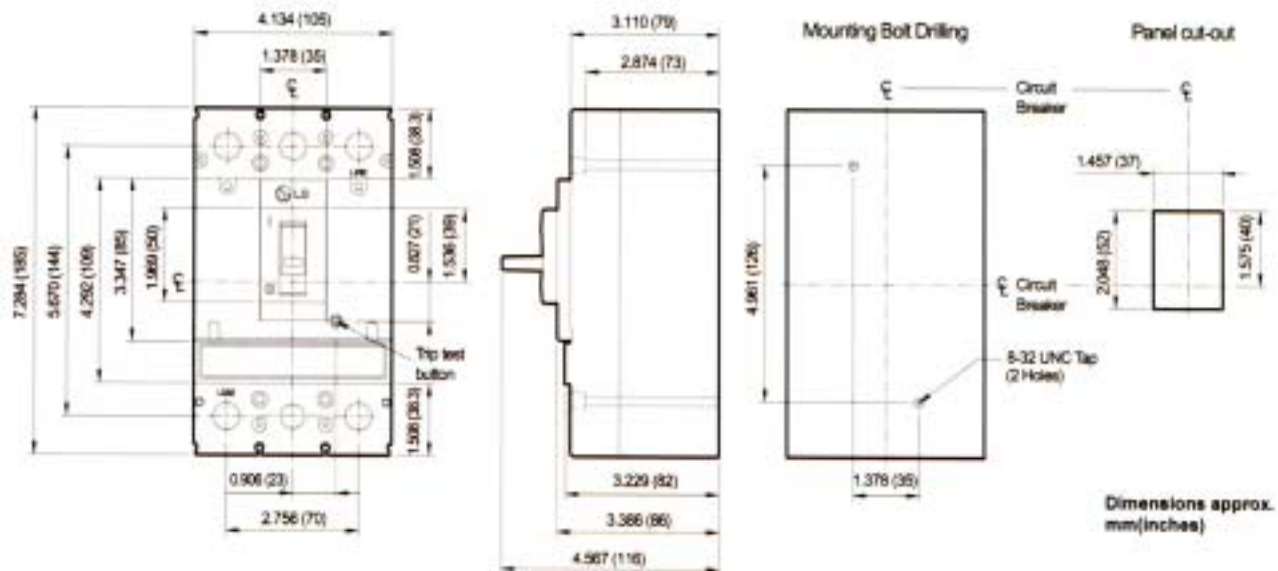

**Dimensions
Series CB**

CB-1S, CB-1H, CB-MCS

CB-2S,-2L,-1L, CB-2-MCS

CB-4S,-4H,-4L, CB-4MCS

Mounting Bolt Drilling

Panel cut-out

Dimensions approx. inches/mm

CB-6S,-6H,-6L, CB-6MCS

Mounting Bolt Drilling

Panel cut-out

Dimensions approx. inches/mm