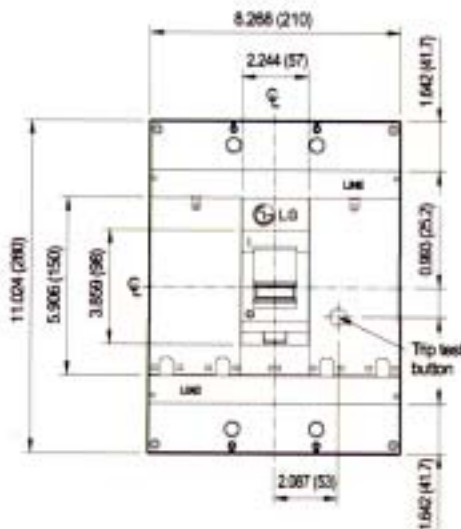

**Dimensions
Series CB**

CB-1S, CB-1H, CB-MCS

CB-2S,-2L,-1L, CB-2-MCS

CB-4S,-4H,-4L, CB-4MCS

Mounting Bolt Drilling

Panel cut-out

Dimensions approx. inches/mm

CB-6S,-6H,-6L, CB-6MCS

Mounting Bolt Drilling

Panel cut-out

Dimensions approx. inches/mm