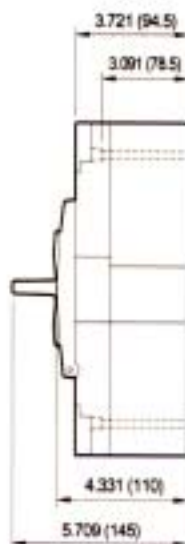

**Dimensions
Series CB**

CB-1S, CB-1H, CB-MCS

CB-2S,-2L,-1L, CB-2-MCS

CB-4S,-4H,-4L, CB-4MCS

Mounting Bolt Drilling

Panel cut-out

Dimensions approx. inches/mm

CB-6S,-6H,-6L, CB-6MCS

Mounting Bolt Drilling

Panel cut-out

Dimensions approx. inches/mm