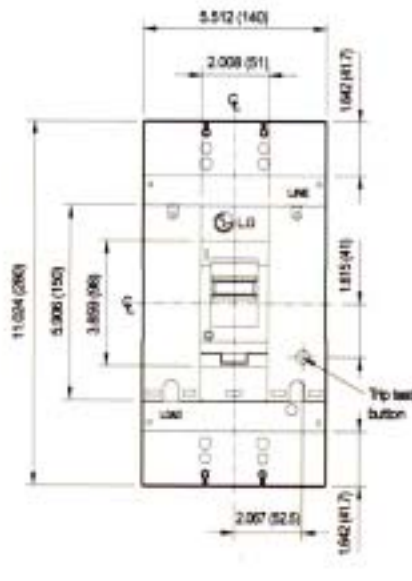

**Dimensions
Series CB**

CB-1S, CB-1H, CB-MCS

CB-2S,-2L,-1L, CB-2-MCS

CB-4S,-4H,-4L, CB-4MCS

Mounting Bolt Drilling

Panel cut-out

Dimensions approx. inches/mm

CB-6S,-6H,-6L, CB-6MCS

Mounting Bolt Drilling

Panel cut-out

Dimensions approx. inches/mm