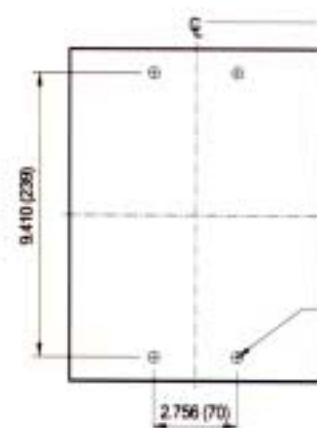

**Dimensions
Series CB**

CB-1S, CB-1H, CB-MCS

CB-2S,-2L,-1L, CB-2-MCS

CB-4S,-4H,-4L, CB-4MCS

Mounting Bolt Drilling

Panel cut-out

Dimensions approx. inches/mm

CB-6S,-6H,-6L, CB-6MCS

Mounting Bolt Drilling

Panel cut-out

Dimensions approx. inches/mm