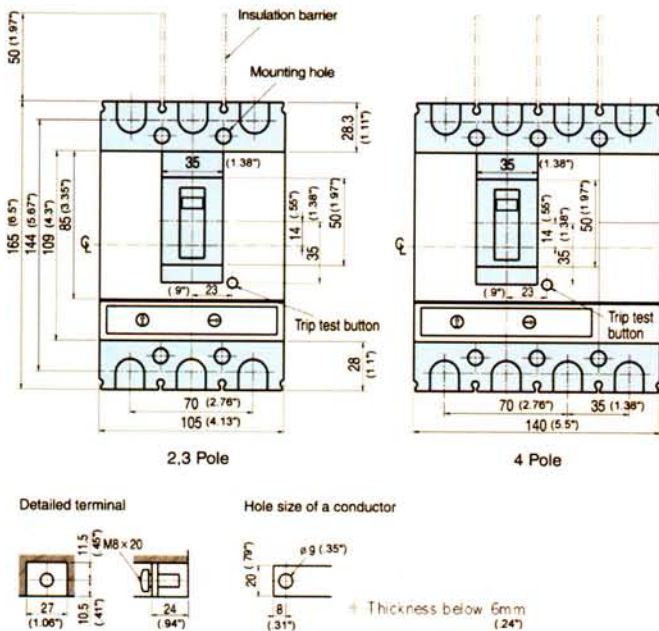

CBC-1N, CBC-1H 1F (100 Amp) Frame

Panel mounting size

Panel cover cutting size

All dimensions are approximate millimeters, (inches)

CBC-2N / CBC-2H, CBC-1L, 2L 2F (250 Amp) Frame

Panel mounting size

Panel cover cutting size