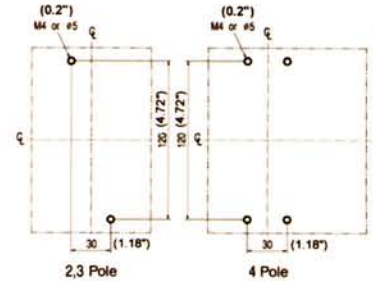

CBC-1N, CBC-1H 1F (100 Amp) Frame

Panel mounting size

Panel cover cutting size

All dimensions are approximate millimeters, (inches)

CBC-2N / CBC-2H, CBC-1L, 2L 2F (250 Amp) Frame

Panel mounting size

Panel cover cutting size