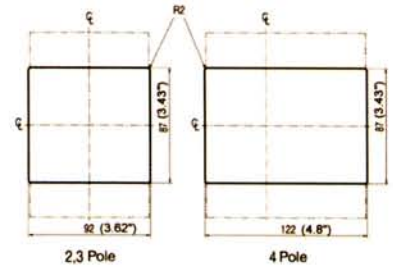

CBC-1N, CBC-1H 1F (100 Amp) Frame

Panel mounting size

Panel cover cutting size

All dimensions are approximate millimeters, (inches)

CBC-2N / CBC-2H, CBC-1L, 2L 2F (250 Amp) Frame

Panel mounting size

Panel cover cutting size