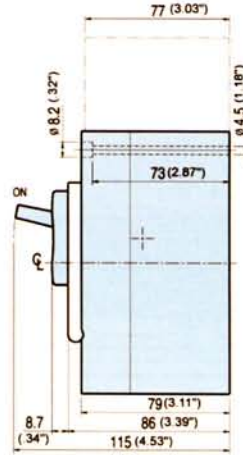

CBC-1N, CBC-1H 1F (100 Amp) Frame

Panel mounting size

Panel cover cutting size

All dimensions are approximate millimeters, (inches)

CBC-2N / CBC-2H, CBC-1L, 2L 2F (250 Amp) Frame

Panel mounting size

Panel cover cutting size