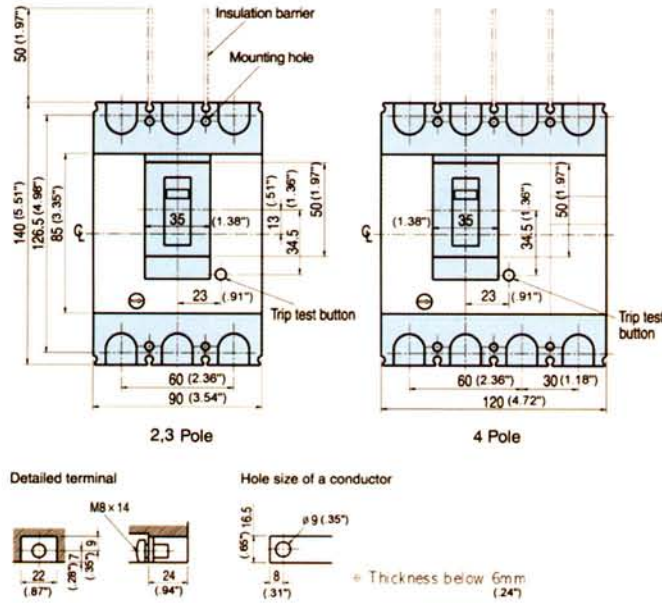

CBC-1N, CBC-1H 1F (100 Amp) Frame

Panel mounting size

Panel cover cutting size

All dimensions are approximate millimeters, (inches)

CBC-2N / CBC-2H, CBC-1L, 2L 2F (250 Amp) Frame

Panel mounting size

Panel cover cutting size