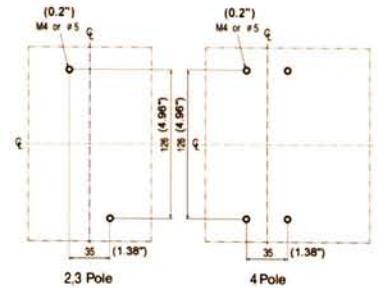

CBC-1N, CBC-1H 1F (100 Amp) Frame

Panel mounting size

Panel cover cutting size

All dimensions are approximate millimeters, (inches)

CBC-2N / CBC-2H, CBC-1L, 2L 2F (250 Amp) Frame

Panel mounting size

Panel cover cutting size