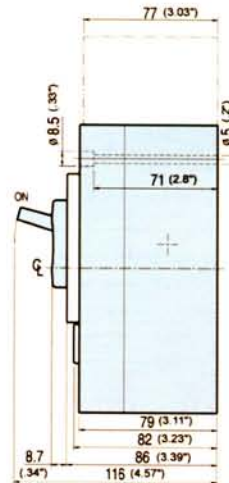

CBC-1N, CBC-1H 1F (100 Amp) Frame

Panel mounting size

Panel cover cutting size

All dimensions are approximate millimeters, (inches)

CBC-2N / CBC-2H, CBC-1L, 2L 2F (250 Amp) Frame

Panel mounting size

Panel cover cutting size