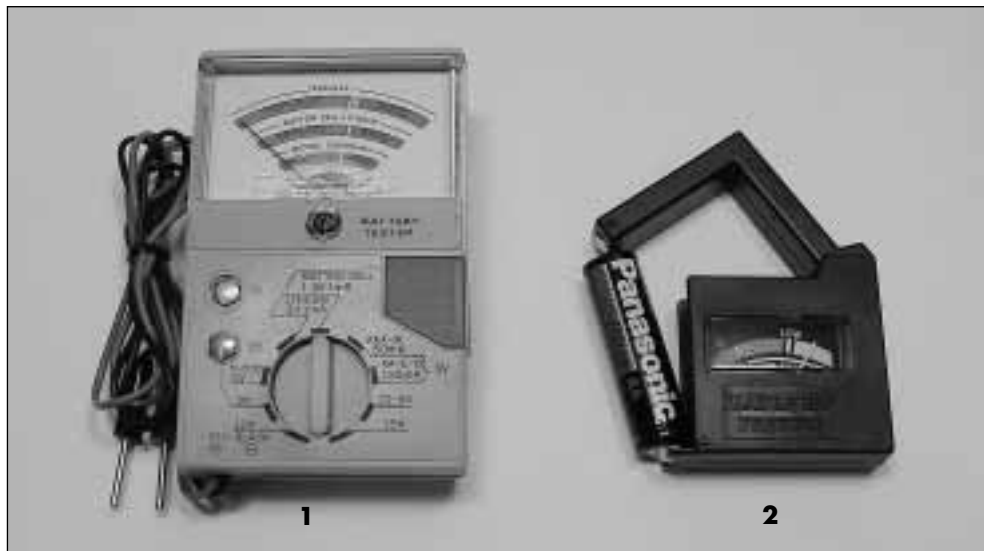

BATTERY TESTERS

TESTER-1 (1)

"TESTS ALL NI-CAD, NI-MH , BUTTON CELLS AND LITHIUM BATTERIES
IDEAL FOR DO-IT-YOURSELFERS
FOR HOME OR PROFESSIONAL USE

TESTER-2 (2)

TESTS ALL ALKALINE BATTERIES INCLUDING BUTTON CELLS AND 9 VOLTS.