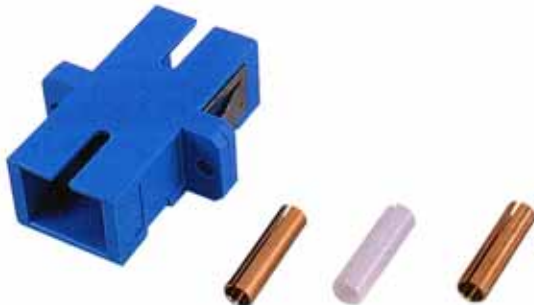

SC Adaptor- Simplex Type

Individual Packing
Poly Bag

Model No.	Description
715-07M1-3	SC MM Adaptor Ivory housing with Phosphor Bronze sleeve (Flange type)
715-07S1-1	SC SM Adaptor Blue housing with Zirconia sleeve (Flange type)