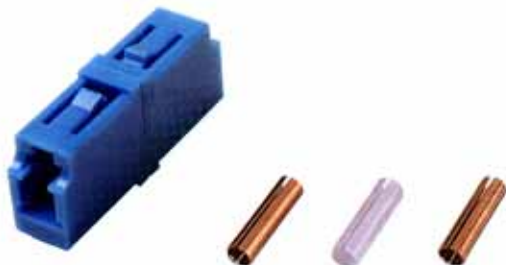

LC Adaptor

Individual Packing
Poly Bag

Model No.	Description
715-15M1-3	LC MM Simplex Adaptor, Ivory housing with Phosphor Bronze sleeve
715-15S1-1	LC SM Simplex Adaptor, Blue housing with Zirconia sleeve