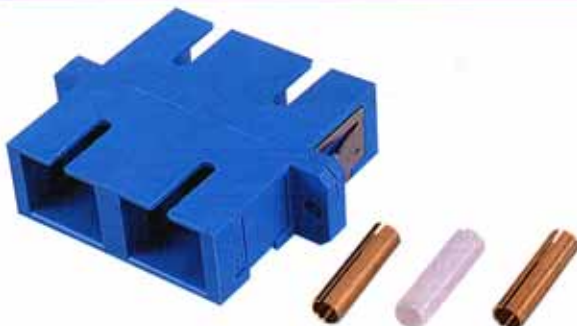

SC Adaptor- Duplex Type

Individual Packing
Poly Bag

Model No.	Description
715-08M1-3	SC MM Duplex Adaptor, Ivory housing with Phosphor Bronze sleeve (Flange type)
715-08S1-1	SC SM Duplex Adaptor, Blue housing with Zirconia sleeve (Flange type)