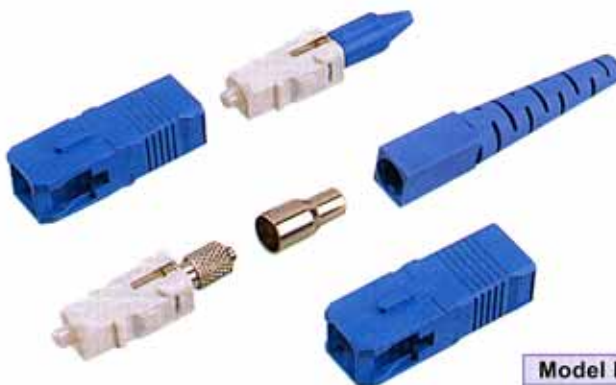

SC Connector-One Piece Type

Individual Packing
Poly Bag

Model No.	Description
711-FM-1-5	SC MM, Ivory housing with 3.0 mm Black boot
711-FM-2-4	SC MM, Ivory housing with 0.9 mm Black boot
711-FS-1-2	SC SM, Blue housing with 3.0 mm Blue boot
711-FS-2-2	SC SM, Blue housing with 0.9 mm Blue boot