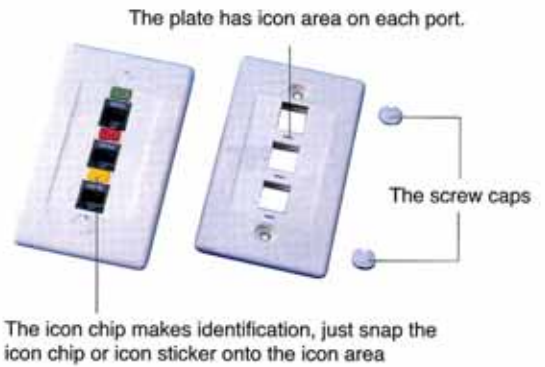

Flush Plate with ICON Slot

The flush plate combines high capacity with multiple connectors, fits all types of standard keystone jacks or connectors with keystone jack mounted devices. The screw cap design provides a more finished look.

Specification

- Mounting Plate
- Dimension: 70x 115mm (4.5" x 2.75")
- Connector Module insert
- Material: ABS UL94V-0
- Keystone Jack : Fit with all standard keystone jacks

Individual Packing
Poly Bag

Model No.	Description
7PK-317BN-IV	Ivory Color Blank Flush Plate
7PK-317BN-WH	White Color Blank Flush Plate
7PK-317H1-IV	Ivory Color Horizontal 1 Port Flush Plate
7PK-317H1-WH	White Color Horizontal 1 Port Flush Plate
7PK-317H2-IV	Ivory Color Horizontal 2 Port Flush Plate
7PK-317H2-WH	White Color Horizontal 2 Port Flush Plate
7PK-317H3-IV	Ivory Color Horizontal 3 Port Flush Plate
7PK-317H3-WH	White Color Horizontal 3 Port Flush Plate
7PK-317V1-IV	Ivory Color Vertical 1 Port Flush Plate
7PK-317V1-WH	White Color Vertical 1 Port Flush Plate
7PK-317V2-IV	Ivory Color Vertical 2 Port Flush Plate
7PK-317V2-WH	White Color Vertical 2 Port Flush Plate
7PK-317V3-IV	Ivory Color Vertical 3 Port Flush Plate
7PK-317V3-WH	White Color Vertical 3 Port Flush Plate
7PK-317V4-IV	Ivory Color Vertical 4 Port Flush Plate
7PK-317V4-WH	White Color Vertical 4 Port Flush Plate
7PK-317V6-IV	Ivory Color Vertical 6 Port Flush Plate
7PK-317V6-WH	White Color Vertical 6 Port Flush Plate