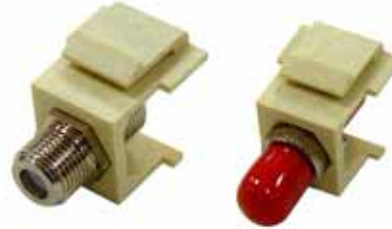

Flush Plate with ICON Slot

The flush plate combines high capacity with multiple connectors, fits all types of standard keystone jacks or connectors with keystone jack mounted devices. The screw cap design provides a more finished look.

Plastic ICON Chip

7PK-317ICON

- Mixed color: Ivory, White, Red, Blue, Yellow, Green

Individual Packing
Poly Bag

Flush Plate without ICON Slot

Individual Packing
Poly Bag

Model No.	Description
7PK-300-1IV	Ivory Color 1 Port Flush Plate
7PK-300-1WH	White Color 1 Port Flush Plate
7PK-300-2IV	Ivory Color 2 Port Flush Plate
7PK-300-2WH	White Color 2 Port Flush Plate
7PK-300-3IV	Ivory Color 3 Port Flush Plate
7PK-300-3WH	White Color 3 Port Flush Plate
7PK-300-4IV	Ivory Color 4 Port Flush Plate
7PK-300-4WH	White Color 4 Port Flush Plate
7PK-300-6IV	Ivory Color 6 Port Flush Plate
7PK-300-6WH	White Color 6 Port Flush Plate

Wall Plate Modules

7MU5-B

7MU5-F

7MU5-BNC

7MU5-ST

These Keystone Inserts can be fitted into a wide range of plates, such as the flush mounted wall plate in the range of Discrete Snap-In Outlet, unloaded plates in the range of Multimedia Outlet, Unloaded Patch Panel, to meet various requirements exactly in the communication or multimedia wirings.

Individual Packing
Poly Bag

Model No.	Description
7MU5-BNC-IV	" BNC " Feed Thru Modular Insert (Ivory Color)
7MU5-BNC-WH	" BNC " Feed Thru Modular Insert (White Color)
7MU5-F-IV	" F " Feed Thru Modular Insert (Ivory Color)
7MU5-F-WH	" F " Feed Thru Modular Insert (White Color)
7MU5-ST-IV	" ST " Feed Thru Modular Insert (Ivory Color)
7MU5-ST-WH	" ST " Feed Thru Modular Insert (White Color)
7MU5-B-IV	" Blank " Modular Insert (Ivory Color)
7MU5-B-WH	" Blank " Modular Insert (White Color)