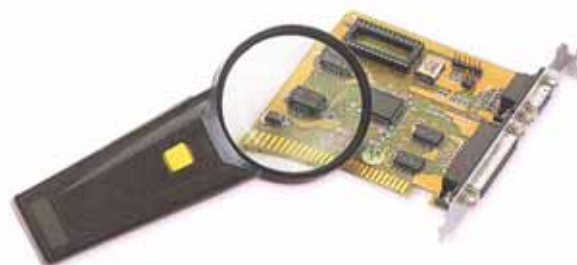

Lighted Magnifier - Round

- 4X Magnification
- Batteries not included.

Description	Part No.
Lighted Magnifier - Round	900-125