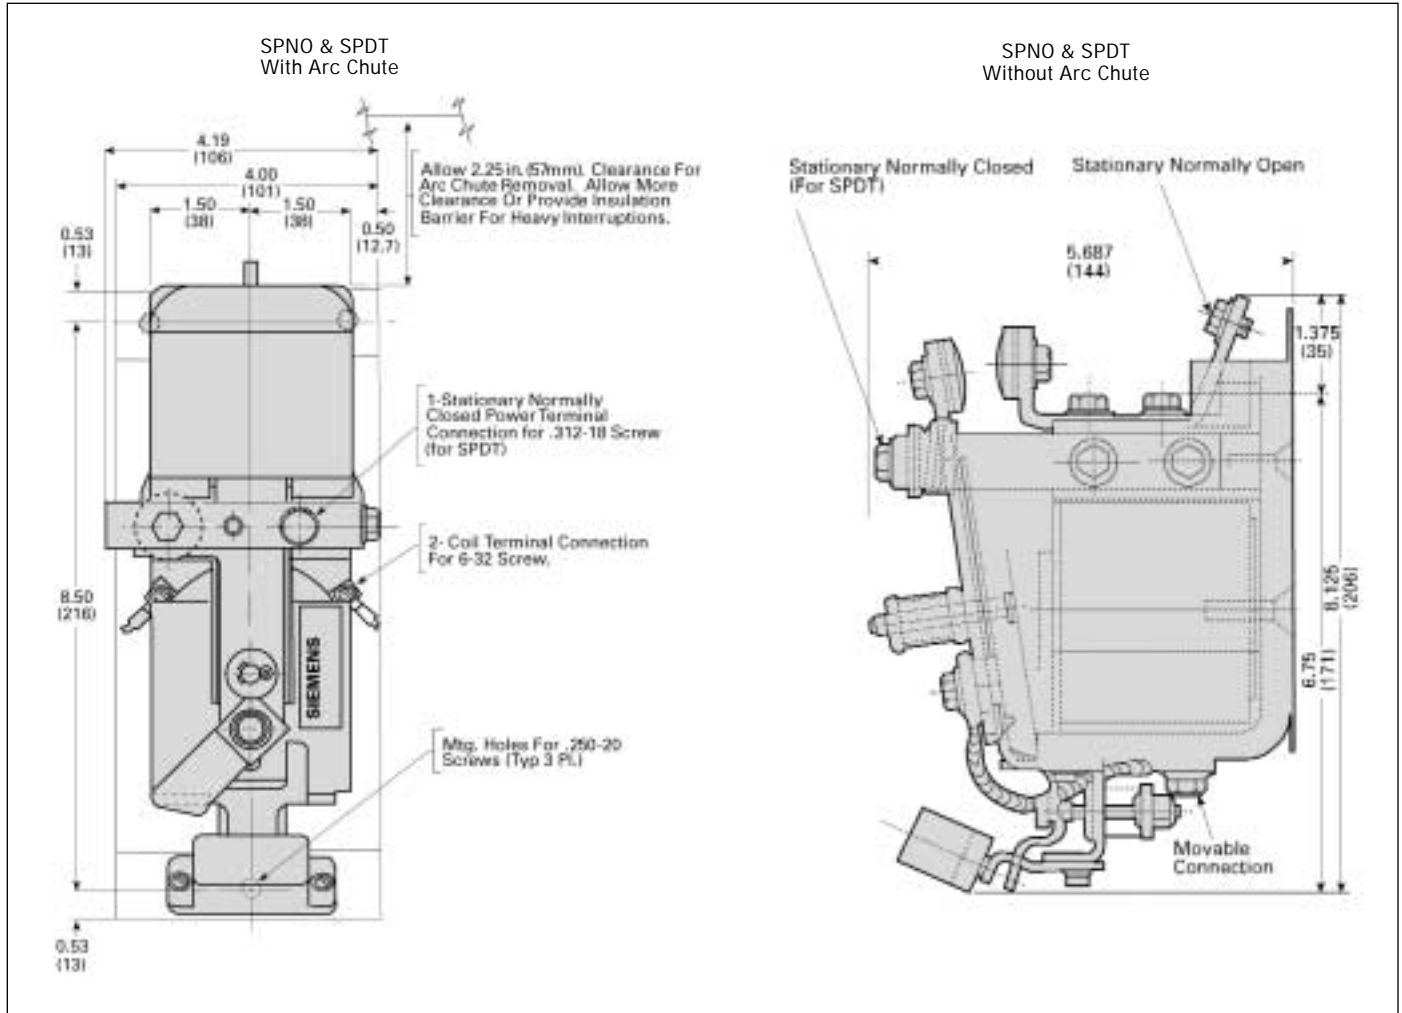

### Special Purpose — Type 3TC and 264

#### Type 3TC General Purpose

3TC48, 3TC52, 3TC56		Dimension	3TC44	3TC48	3TC52	3TC56
DC Operated		A	2.76 (70)	3.94 (100)	5.31 (135)	6.30 (160)
		B	3.35 (85)	6.89 (175)	9.02 (229)	11.06 (281)
		C	5.55 (141)	7.09 (180)	9.13 (232)	12.20 (310)
		D	—	6.81 (168)	8.98 (228)	10.59 (269)
		L	1.18 (30)	2.17 (55)	2.76 (70)	3.94 (100)
AC Operated		A	2.76 (70)	3.94 (100)	5.31 (135)	6.30 (160)
		B	3.35 (85)	6.89 (175)	9.02 (229)	11.06 (281)
		C	3.94 (100)	6.06 (154)	7.87 (200)	9.88 (251)
		D	—	6.61 (168)	8.98 (228)	10.59 (269)
		L	1.18 (30)	2.17 (55)	2.76 (70)	3.94 (100)

#### Type 264

All dimensions shown in inches and (millimeters). For reference purposes only. Not to be used for design or construction purposes.