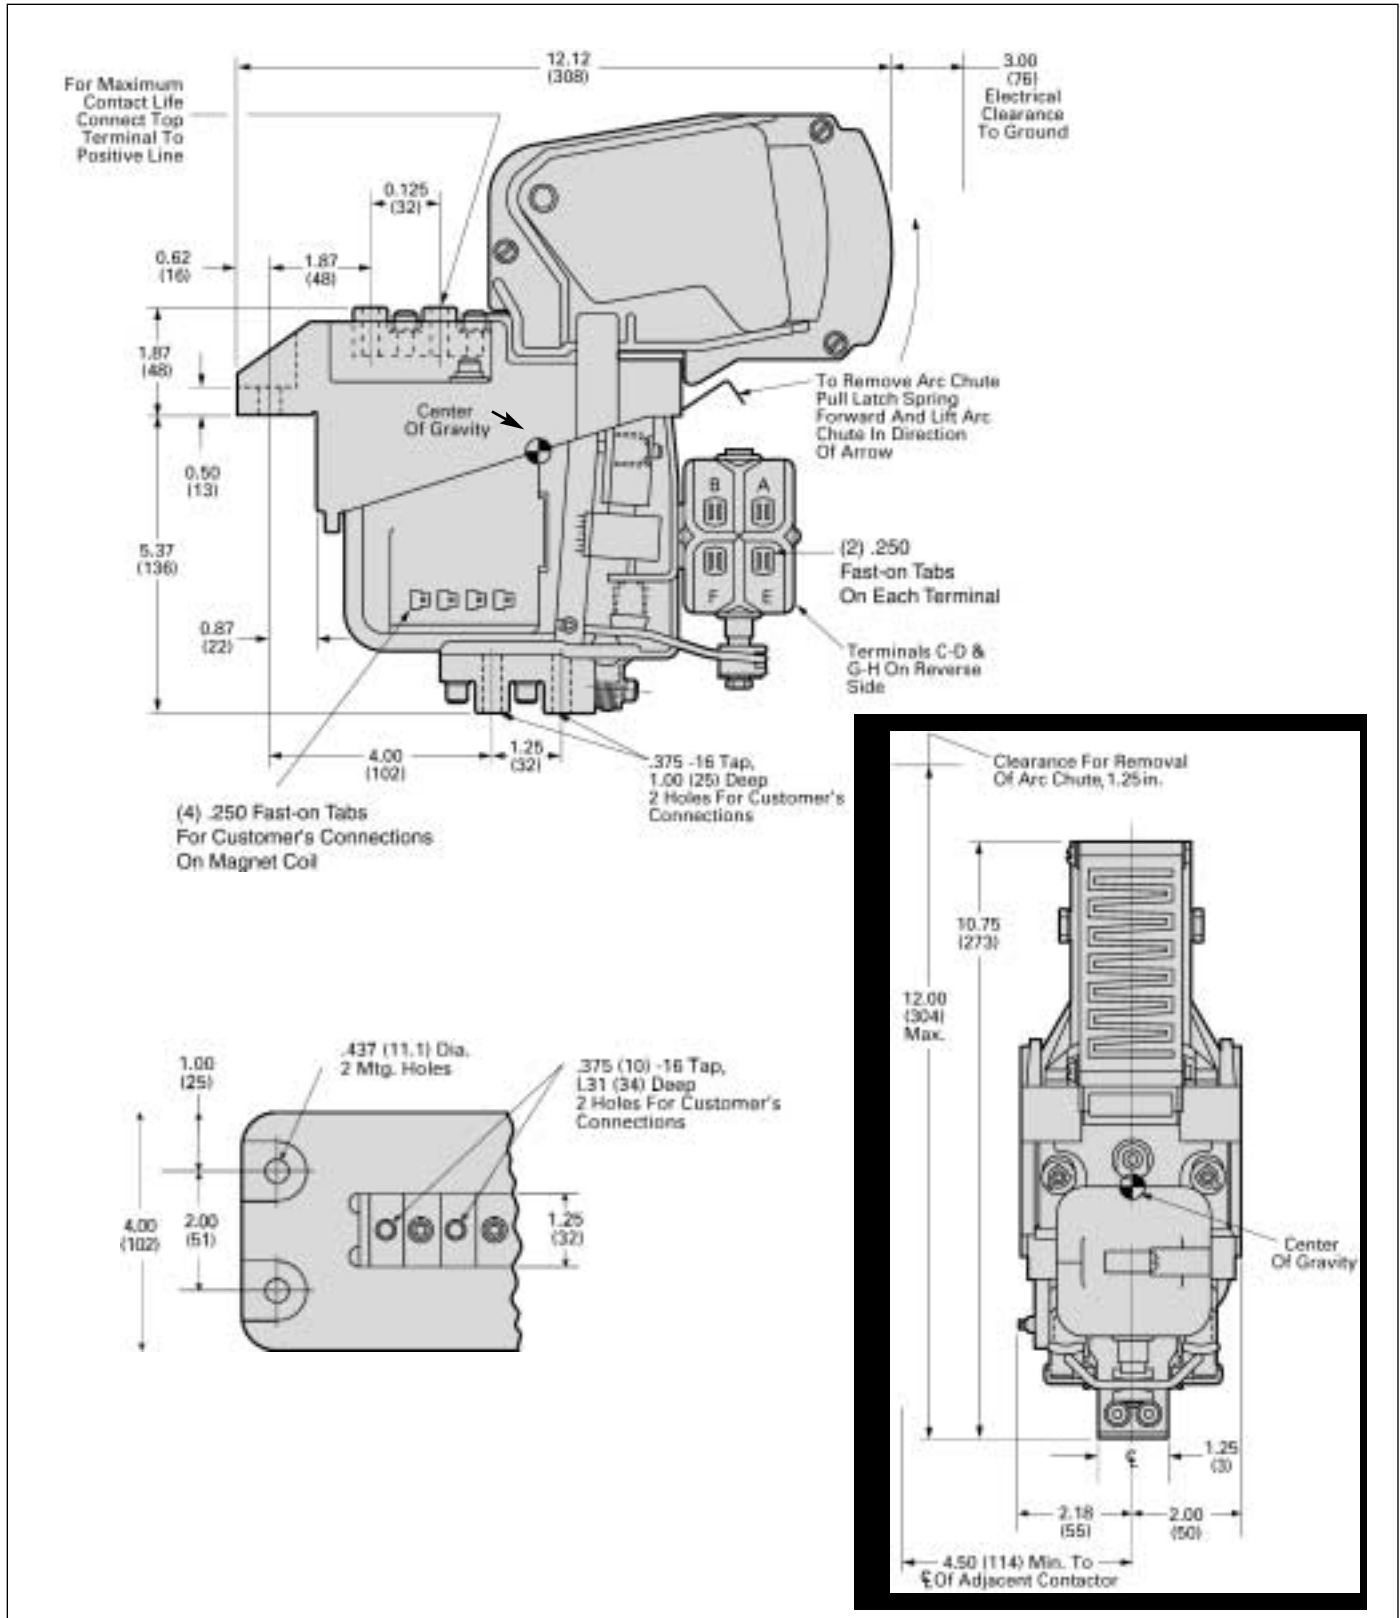

### Special Purpose — Type 700

Type 700

7  
DC Power Control

All dimensions shown in inches and (millimeters). For reference purposes only. Not to be used for design or construction purposes.