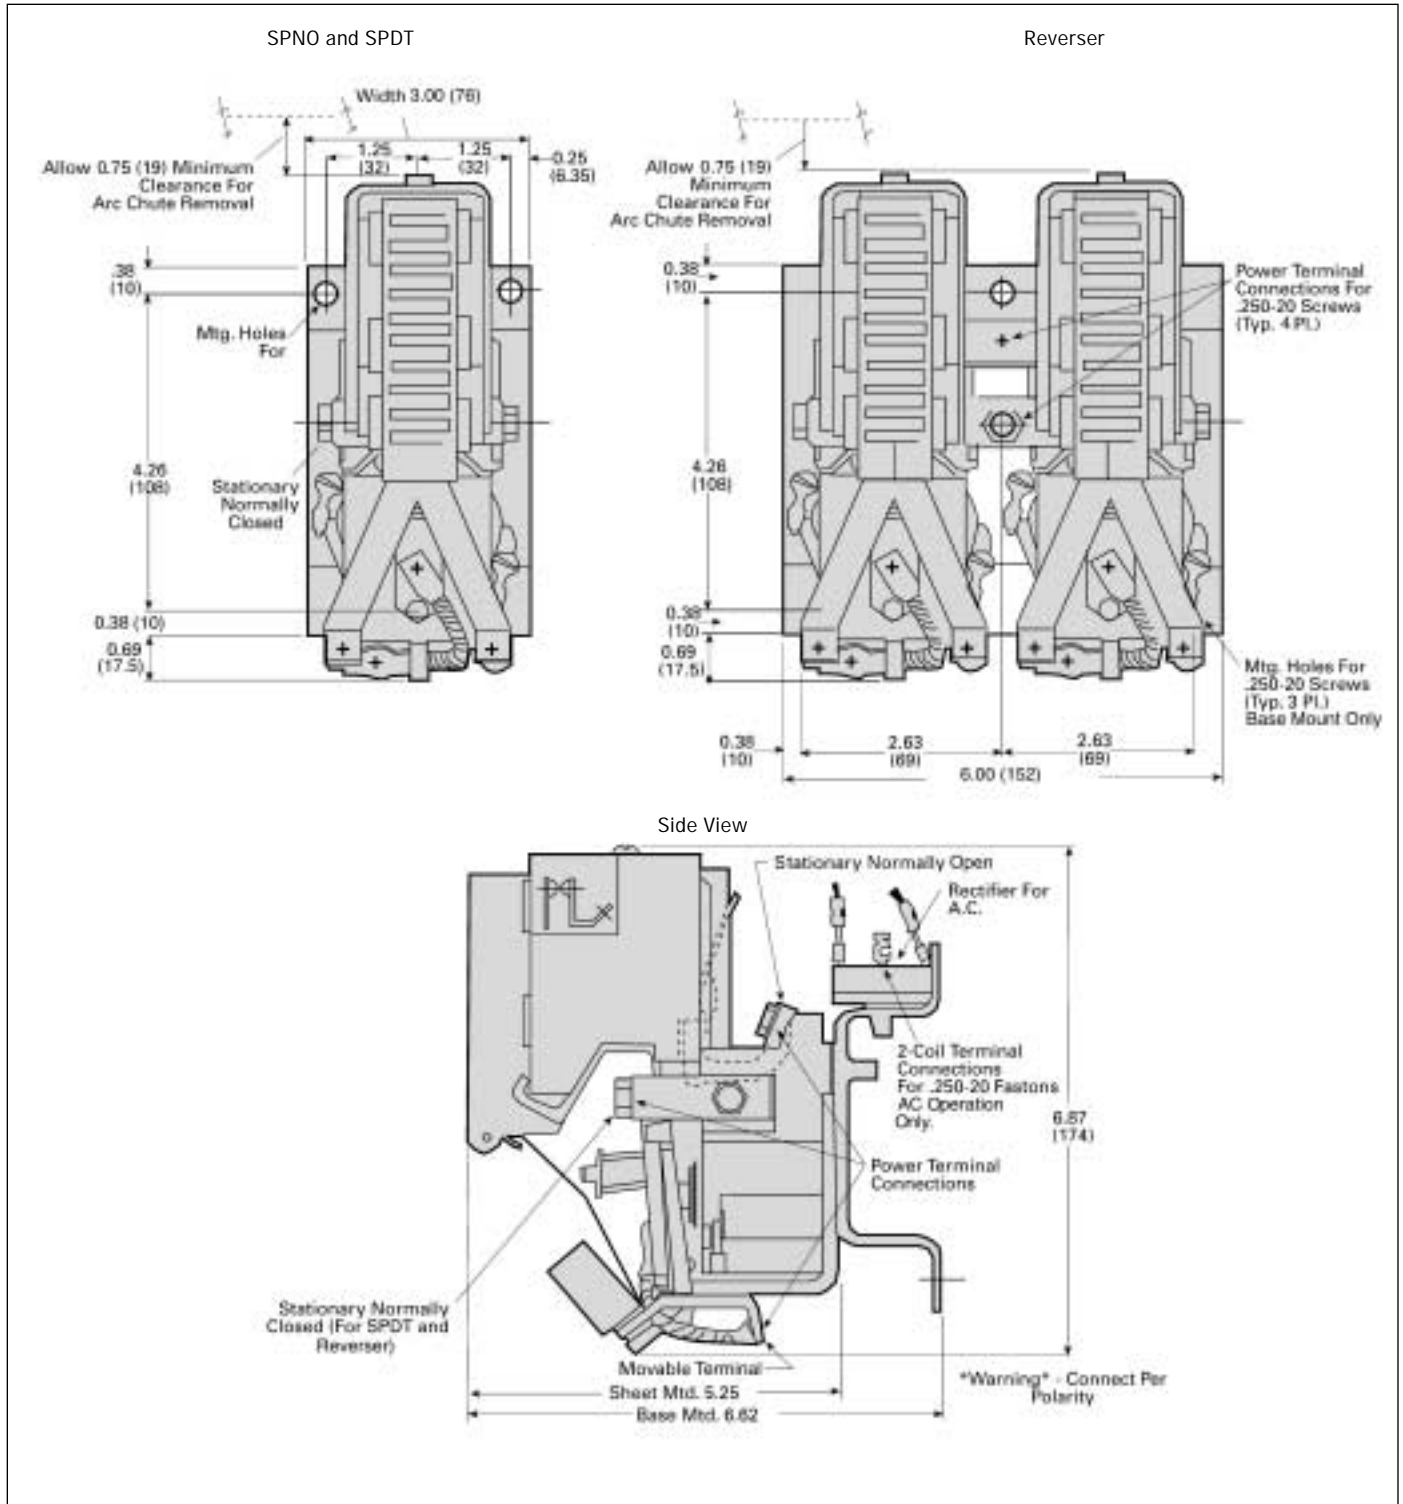

### Special Purpose — Type 720

Type 720, Contactor with Standard Capacity Arc Chute, Insulated Sheet and Base Mounted

7

DC Power Control

All dimensions shown in inches and (millimeters). For reference purposes only. Not to be used for design or construction purposes.

## Special Purpose — Type 720

Type 720, Contactor with High Capacity Arc Chute, Insulated Sheet and Base Mounted

All dimensions shown in inches and (millimeters). For reference purposes only. Not to be used for design or construction purposes.