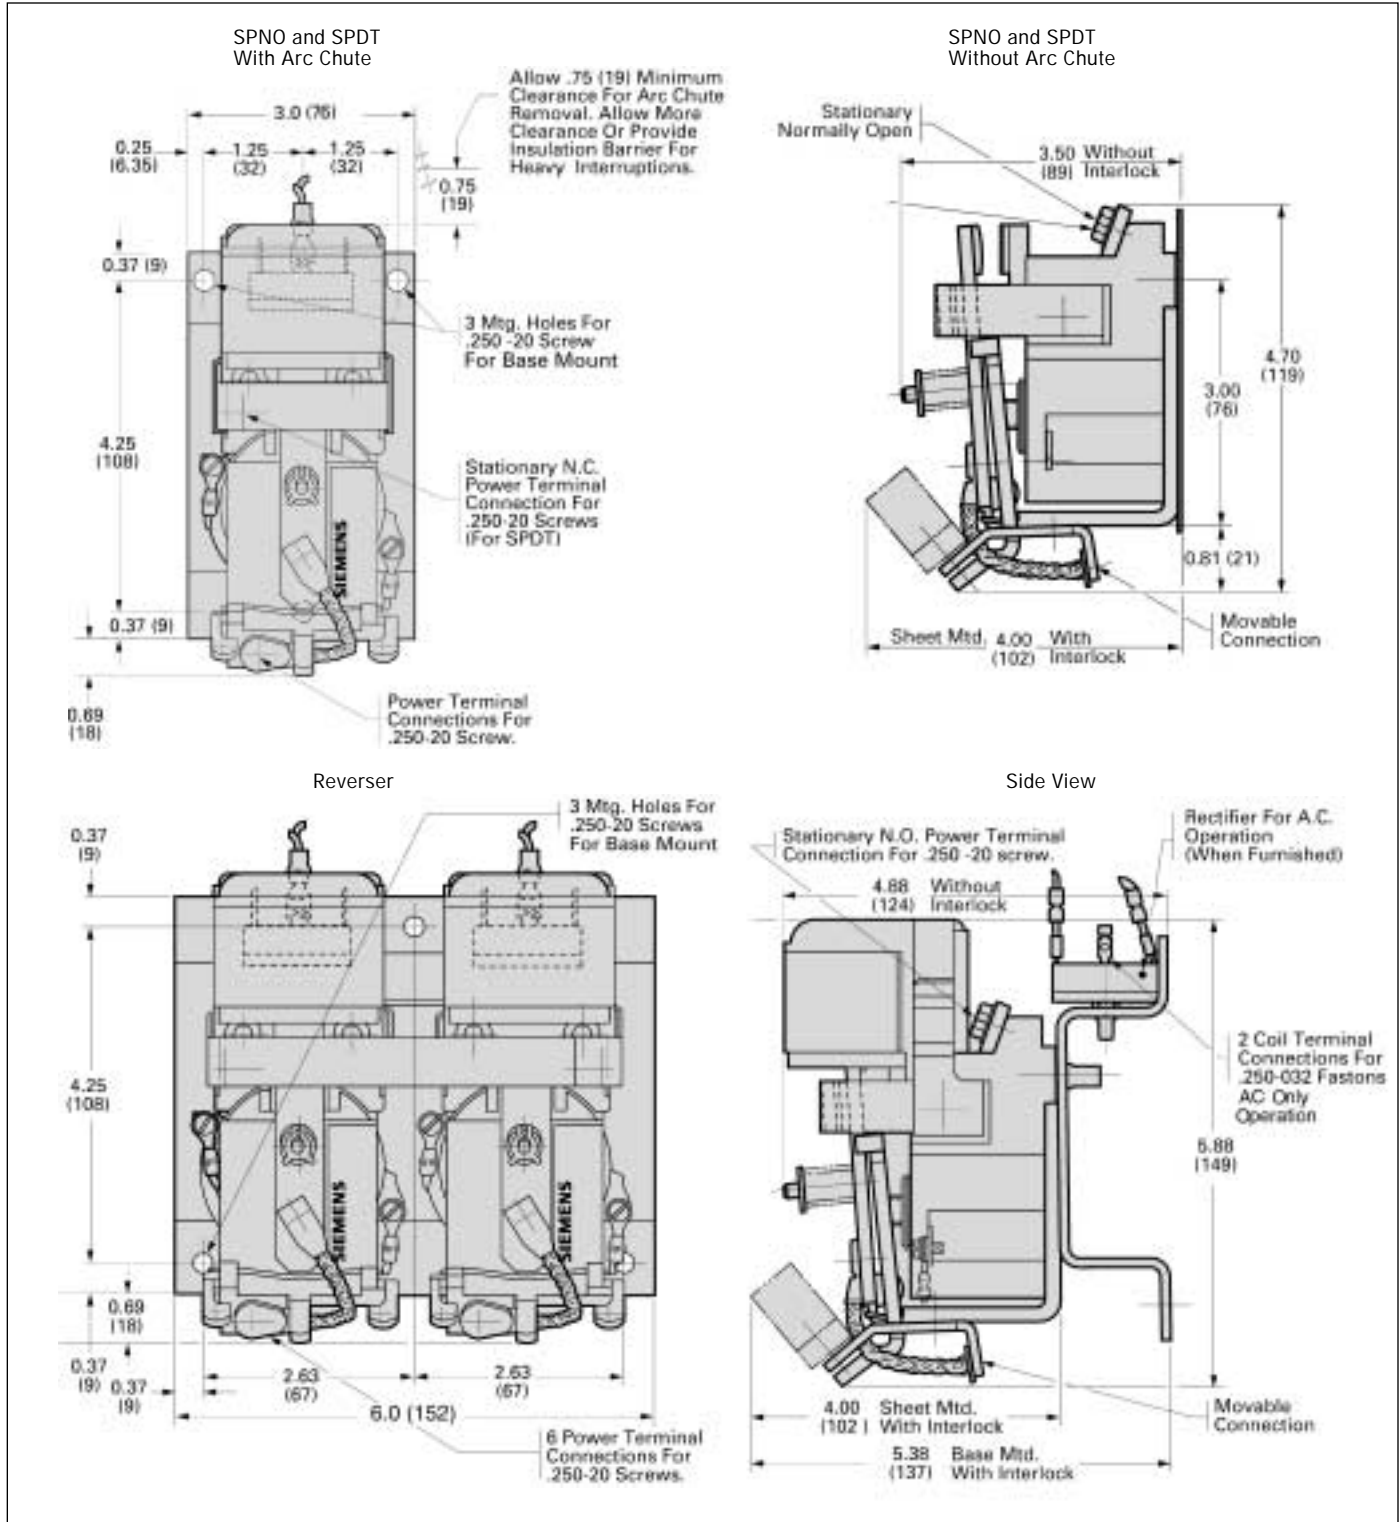

### Special Purpose — Type 720

Type 720, Contactor with Standard Capacity Arc Chute, Insulated Sheet and Base Mounted

7

DC Power Control

All dimensions shown in inches and (millimeters). For reference purposes only. Not to be used for design or construction purposes.

## Special Purpose — Type 720

Type 720, Contactor with High Capacity Arc Chute, Insulated Sheet and Base Mounted

All dimensions shown in inches and (millimeters). For reference purposes only. Not to be used for design or construction purposes.