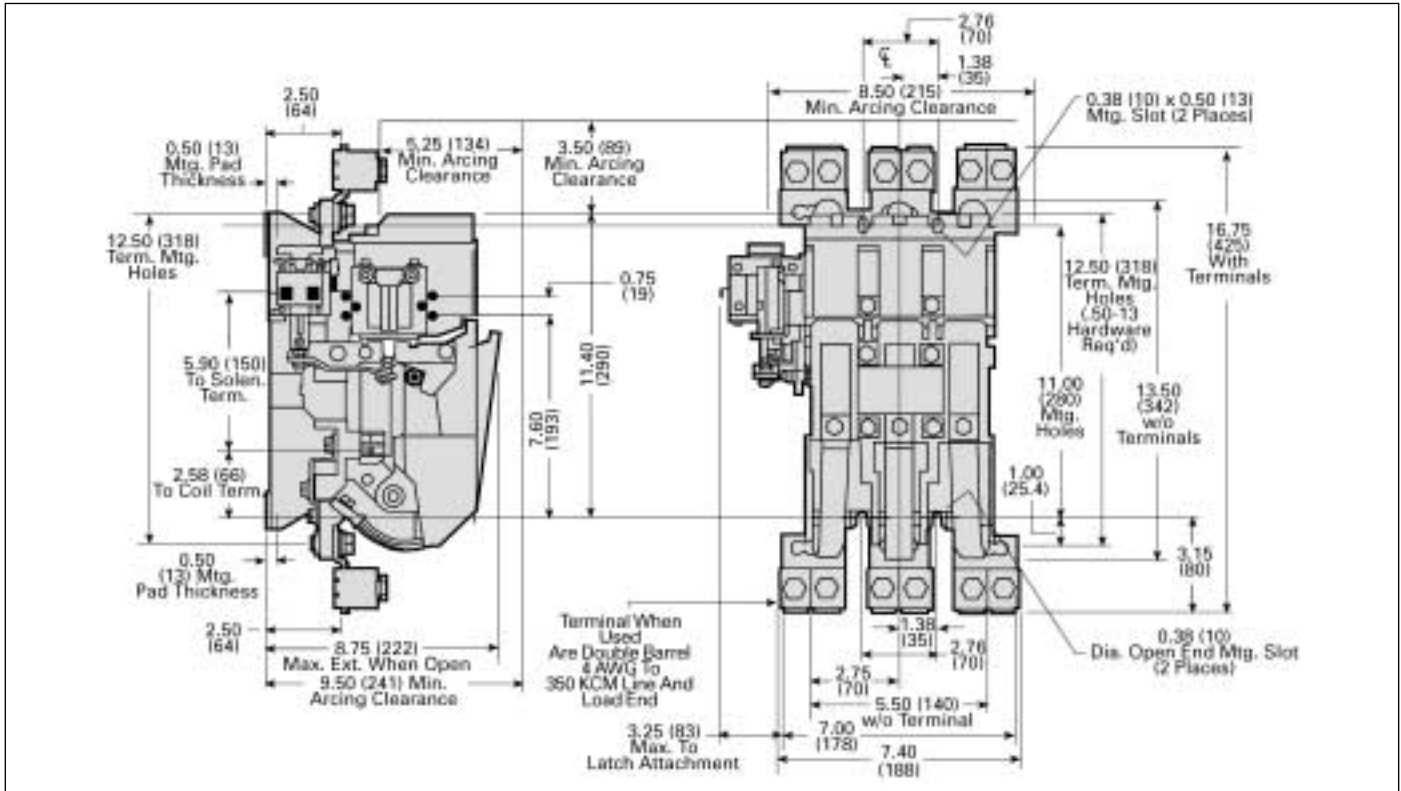

### Mechanically Latched 300 and 400 Amps, Class CLM

#### CLM Contactors 300 Amp

#### CLM Contactors 400 Amp

Note: Dimensions for reference, not for construction. Dimensions in inches (mm).