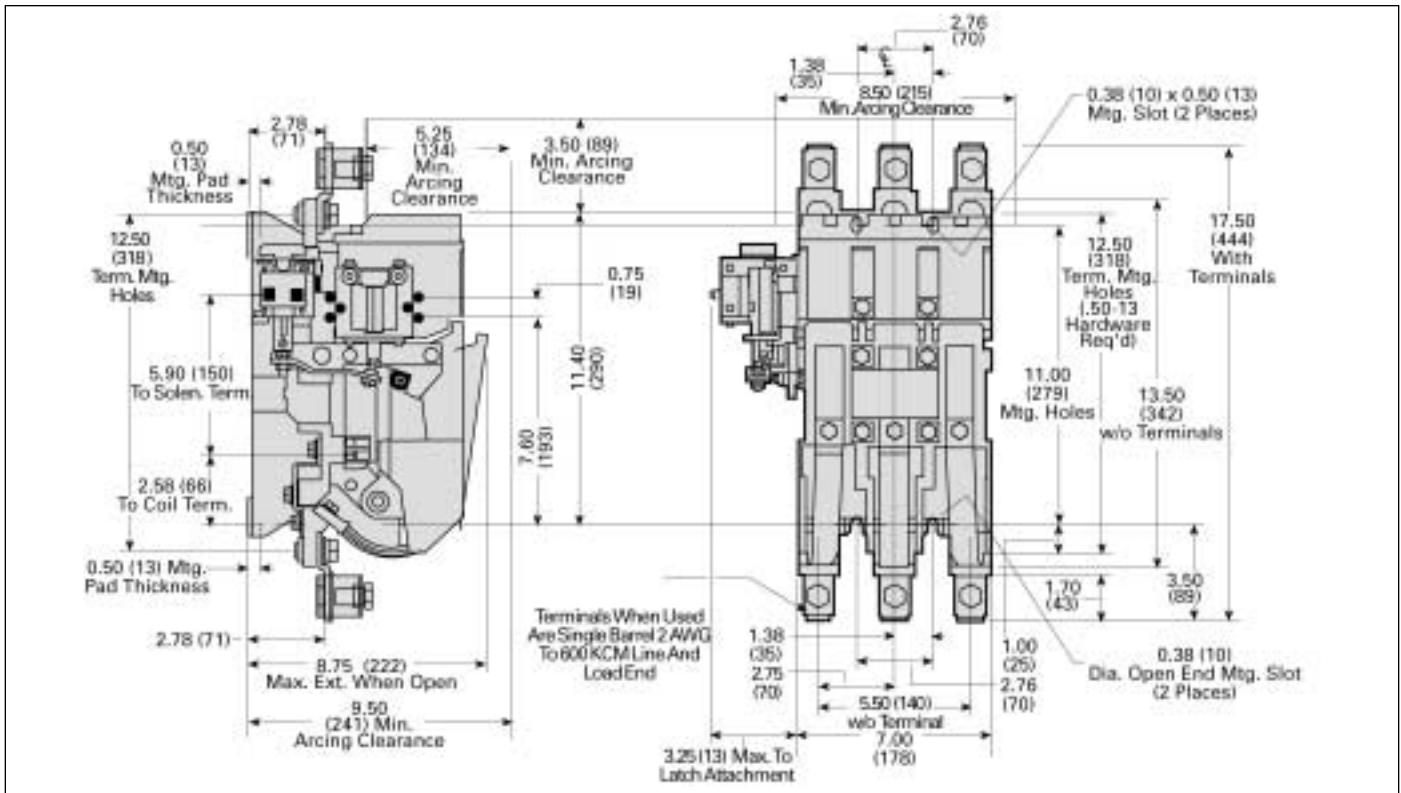

### Mechanically Latched 300 and 400 Amps, Class CLM

#### CLM Contactors 400 Amp

Note: Dimensions for reference, not for construction. Dimensions in inches (mm).